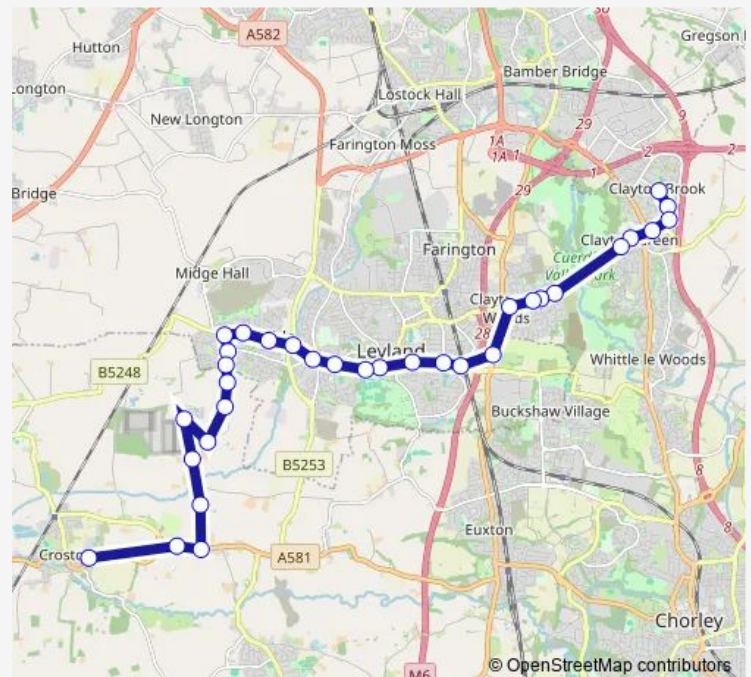

Downham Road

Newton Close

Robin Hey

Route schedule

Village Centre — Bishop Rawsthorne Turning Circle

Monday 07:55

Tuesday 07:55

Wednesday 07:55

Thursday 07:55

Friday 07:55

Saturday —

Sunday —

Route info

Direction: Village Centre

Stops: 33

Trip Duration: 0 hour 42 min

Friday 15:10

Saturday —

Sunday —

Route info

Direction: Bishop Rawsthorne Turning Circle

Stops: 36

Trip Duration: 0 hour 37 min

Kent Drive