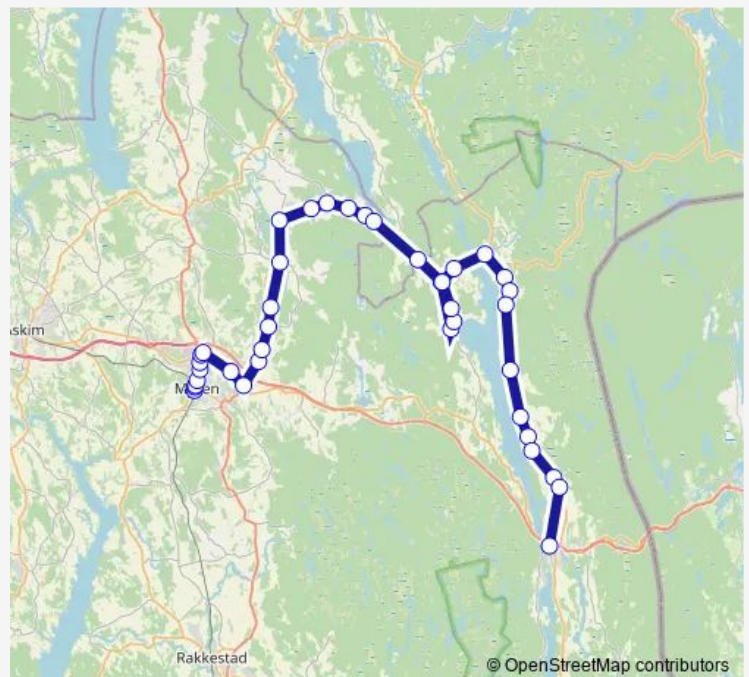

### Route schedule

Mysen stasjon — Ørje busstorg

Monday 16:00

Tuesday 16:00

Wednesday 16:00

Thursday 14:35

Friday 16:00

Saturday —

### Route info

Direction: Mysen stasjon

Stops: 39

Trip Duration: 1 hour 5 min

■ 412 — Kroksund-Ydersbond-Mysen

Basmo festning

Skislett

Børresrud