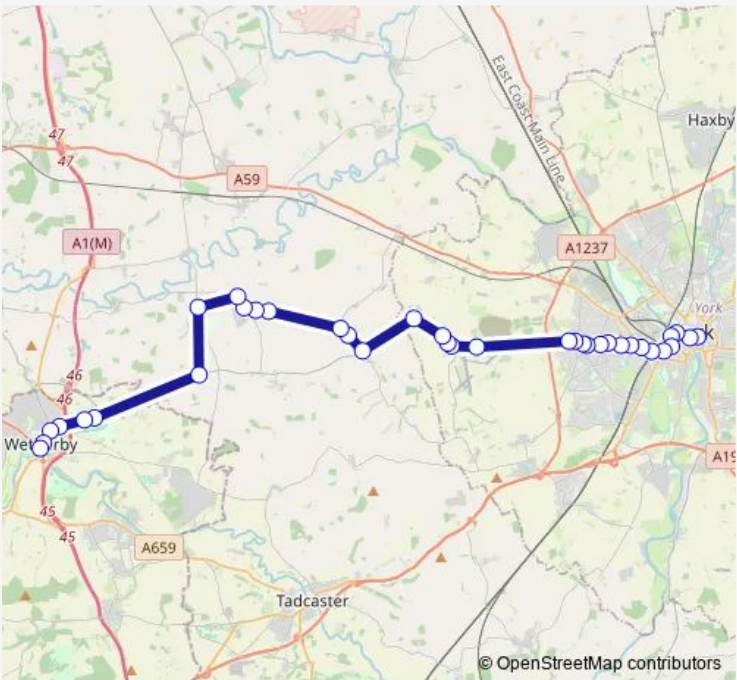

Bus 412 York - Wetherby

[Go to website](#)

Direction
 Piccadilly — Wetherby Bus Stn A
 36 stops
[Open route schedule](#)

- Piccadilly
- Low Ousegate
- Station Road
- Rail Station
- Blossom Street
- Cambridge Street
- Holgate Hill
- Fox Inn
- Holgate Methodist Church
- West Bank
- The Regent
- Acomb Shops
- Acomb Green
- Croft Way
- Wetherby Road
- Collingham Place
- Rufforth Airfield
- The Tankard Inn
- Rufforth Institute
- Rufforth Primary School
- Rufforth Hall

Route schedule
 Piccadilly — Wetherby Bus Stn A

Monday	09:30-18:35
Tuesday	09:30-18:35
Wednesday	09:30-18:35
Thursday	09:30-18:35
Friday	09:30-18:35
Saturday	—
Sunday	—

Route info
 Direction: Piccadilly
 Stops: 36
 Trip Duration: 0 hour 45 min

Turnpike Lane

Swinnow Lodge

York Road Young Offenders Institute

York Rd Hall Orchards Avenue

York Rd School Road

Horsefair

Wetherby Bus Stn A

Direction

Wednesday 06:45-16:30

Thursday 06:45-16:30

Friday 06:45-16:30

Saturday —

Sunday —

Route info

Direction: Wetherby Bus Stn A

Stops: 35