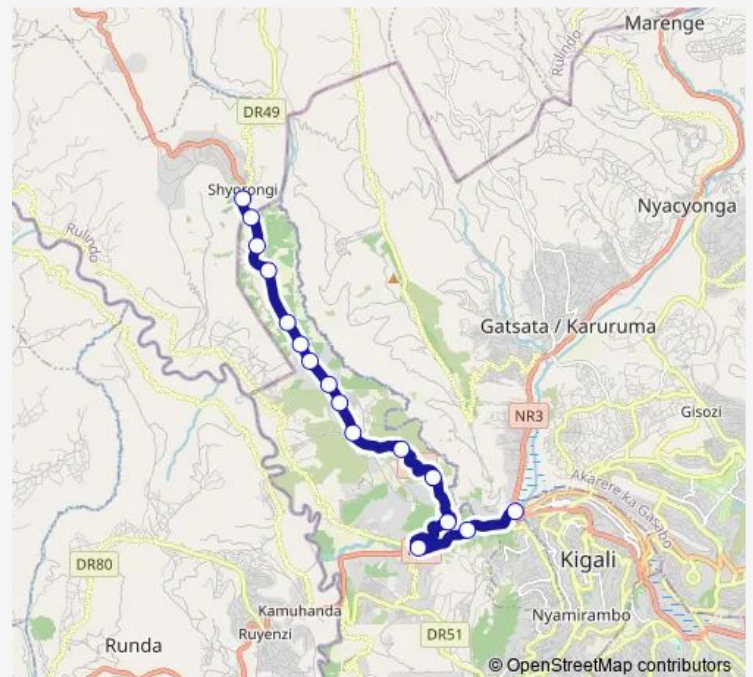

Friday 18:00

Saturday —

Sunday —

Route info

Direction: kanyinya

Stops: 12

Trip Duration: 0 hour 31 min

412 — Rftc - Zone III and IV - 412

Direction

nyabugogo park to kanyinya — kanyinya park

16 stops

[Open route schedule](#)

nyabugogo park to kanyinya

Unknown

Unknown

Unknown

Wednesday 17:25

Thursday 17:25

Friday 17:25

Saturday —

Sunday —

Route info

Direction: nyabugogo park to kanyinya

Stops: 16

Trip Duration: 0 hour 32 min

Direction

Unknown — gitikinyoni

3 stops

[Open route schedule](#)

Unknown

Unknown

gitikinyoni