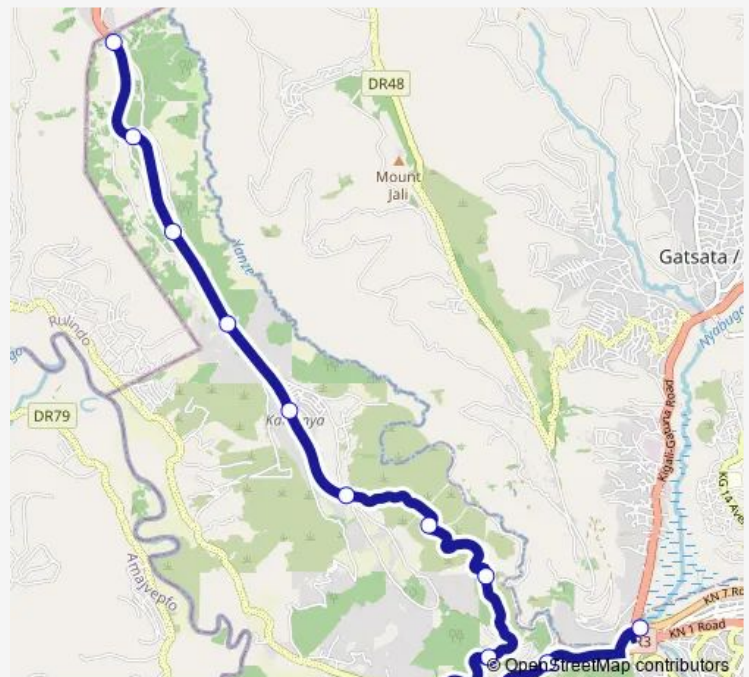

Bus 412 Rftc - Zone III and IV - 412

[Go to website](#)

Direction

nyabugogo park to kanyinya — kanyinya park

16 stops

[Open route schedule](#)

nyabugogo park to kanyinya

Unknown

Unknown

Unknown

Unknown

Unknown

kumurenge wa kanyinya

kuri station

disposers kanyinya

kukagari

magerwa

kumashuri

kwagicumba

mukubuga

Unknown

kanyinya park

Route schedule

nyabugogo park to kanyinya — kanyinya park

Monday 17:25

Tuesday 17:25

Wednesday 17:25

Thursday 17:25

Friday 17:25

Saturday —

Sunday —

Route info

Direction: nyabugogo park to kanyinya

Stops: 16

Trip Duration: 0 hour 32 min

412 — Rftc - Zone III and IV - 412