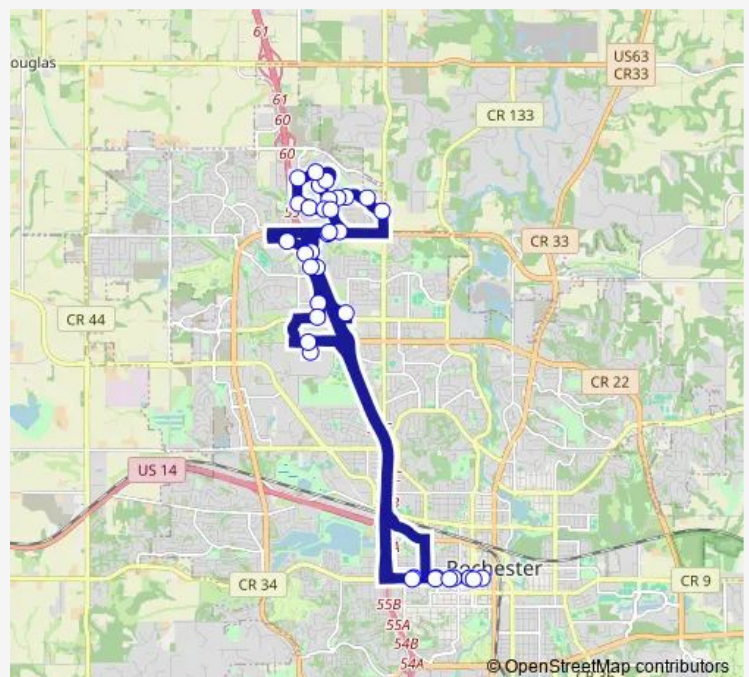

Crimson Ridge at 18th Avenue Northwest

Crimson Ridge at Basswood Lane Northwest

60th Street AT Mountain ASH Lane Northwest

60th Street at 24th Avenue Northwest

60th Street AT 25th Avenue Northwest

25th Avenue AT Boulder Ridge Drive Northwest

Boulder Ridge Drive AT Granite Drive Northwest

Boulder Ridge Drive AT 28th Avenue Northwest

Boulder Ridge Drive AT Bandel Road Northwest

Route schedule

Downtown Transit Center Station C — 2nd St. Southwest and 3rd Ave Southwest

Monday	05:01-18:38
Tuesday	05:01-18:38
Wednesday	05:01-18:38
Thursday	05:01-18:38
Friday	05:01-18:38
Saturday	—
Sunday	—

Route info

Direction: Downtown Transit Center Station C

Stops: 35

Trip Duration: 0 hour 51 min

412 — Route 412

Bandel Rd. Northwest and 59th St Northwest

Near 59th St. Northwest and Edelweiss Lane Northwest

26th Avenue Northwest and 59th St. Northwest

25th Ave Northwest and 59th St Northwest

25th Avenue Northwest and 55th St. Northwest