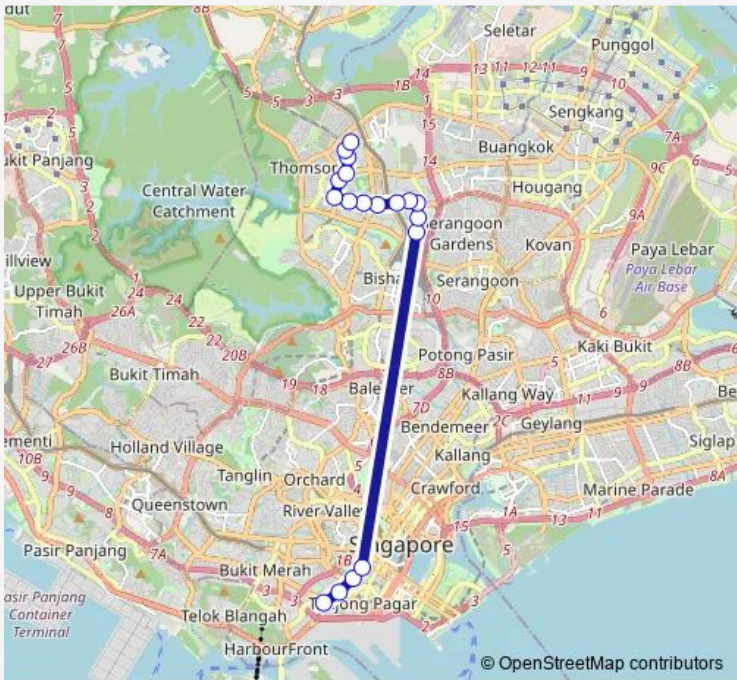

Bus CT8

[Go to website](#)

Direction
 Kampong Bahru Ter — Ang Mo Kio Comm Hosp
 18 stops
[Open route schedule](#)

- Kampong Bahru Ter
- Aft Hosp Dr
- Bef Pearl'S Hill Terr
- Chinatown Stn Exit C
- Blk 409a
- Blk 443
- Blk 452
- Blk 427
- Opp Ang Mo Kio Stn
- Blk 324
- Blk 209
- Ang Mo Kio Pr Sch
- Mayflower Stn Exit 6
- Mayflower Stn Exit 2
- OPP BLK 155
- BLK 612
- OPP BLK 622
- Ang Mo Kio Comm Hosp

Route schedule
 Kampong Bahru Ter — Ang Mo Kio Comm Hosp

Monday	10:56
Tuesday	10:56
Wednesday	10:56
Thursday	10:56
Friday	10:56
Saturday	10:56
Sunday	10:56

Route info
 Direction: Kampong Bahru Ter
 Stops: 18
 Trip Duration: 1 hour 10 min

Route info

Direction: Opp Ang Mo Kio Comm Hosp

Stops: 19

Trip Duration: 1 hour 10 min

CT8 Bus time schedules and route maps are available in an offline PDF at busmaps.com. Use the busmaps.com website to see live bus times, train schedule or subway schedule, and step-by-step directions for all public transit in Singapore