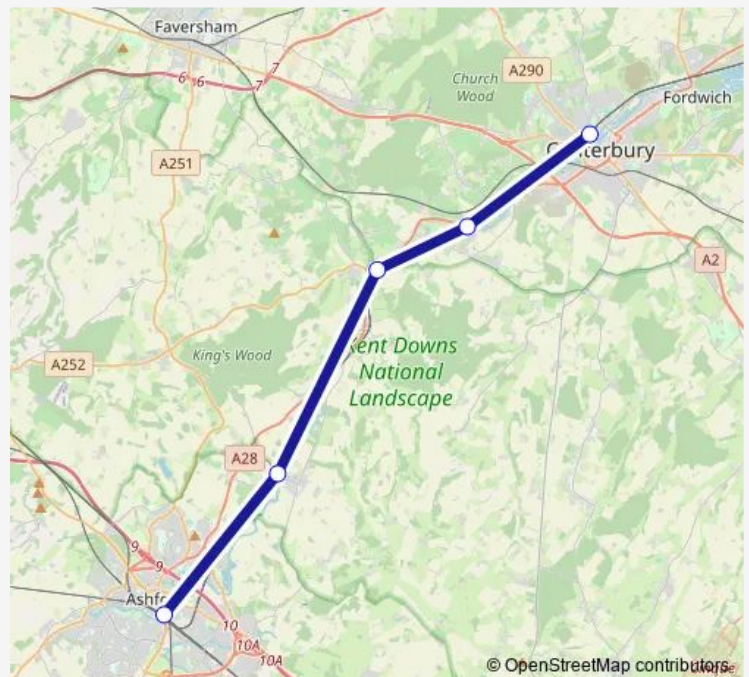

Rail Se:Afk->Cbw SE train service from AFK to Cbw

[Go to website](#)

Direction

Ashford International — Canterbury West

5 stops

[Open route schedule](#)

Ashford International

Wye

Chilham

Chartham

Canterbury West

Route schedule

Ashford International — Canterbury West

Monday	00:03-01:09 ⁺¹
Tuesday	00:03-01:07 ⁺¹
Wednesday	00:02-01:07 ⁺¹
Thursday	01:07-01:07 ⁺¹
Friday	01:07-01:07 ⁺¹
Saturday	01:07-01:09 ⁺¹
Sunday	00:08-00:03 ⁺¹

Route info

Direction: Ashford International

Stops: 5

Trip Duration: 0 hour 39 min

■ Se:Afk->Cbw — SE train service from AFK to Cbw

Se:Afk->Cbw Rail time schedules and route maps are available in an offline PDF at busmaps.com. Use the busmaps.com website to see live bus times, train schedule or subway schedule, and step-by-step directions for all public transit in Ashford