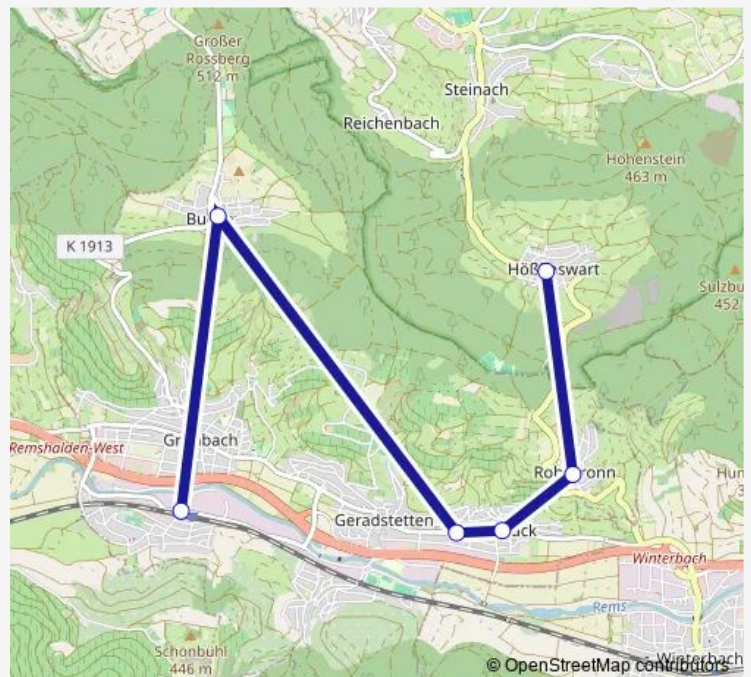

### Direction

Grunbach — Hößlinswart

6 stops

[Open route schedule](#)

Grunbach

Buoch Gemeindehaus

Hebsack Markgraben

Hebsack Lindenplatz

### Route schedule

Grunbach — Hößlinswart

Monday	21:35-01:35 <sup>+1</sup>
Tuesday	21:35-01:35 <sup>+1</sup>
Wednesday	21:35-01:35 <sup>+1</sup>
Thursday	21:35-01:35 <sup>+1</sup>
Friday	21:35-01:35 <sup>+1</sup>
Saturday	23:35-01:35 <sup>+1</sup>
Sunday	23:35

### Route info

Direction: Grunbach

Stops: 6

Trip Duration: 0 hour 20 min

Rt217

BusMaps

Rt217 Bus time schedules and route maps are available in an offline PDF at [busmaps.com](https://busmaps.com). Use the [busmaps.com](https://busmaps.com) website to see live bus times, train schedule or subway schedule, and step-by-step directions for all public transit in Stuttgart