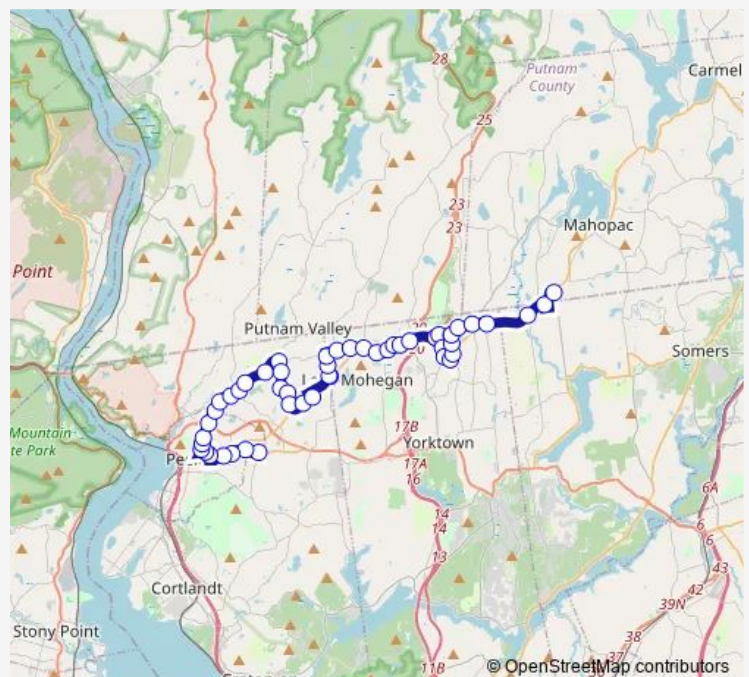

E Main ST @ Sunnyside St

Route schedule

Route 6 @ Mahopac Village Center — Hudson Valley Hospital

Monday 09:00-16:15

Tuesday 09:00-16:15

Wednesday 09:00-16:15

Thursday 09:00-16:15

Friday 09:00-16:15

Saturday 08:30-16:05

Sunday 10:30-15:30

Route info

Direction: Route 6 @ Mahopac Village Center

Stops: 55

Trip Duration: 0 hour 55 min

0016 — 16 - Peekskill Jefferson Valley

E Main ST @ Hart Library

E Main ST @ Stonegate Rd

E Main ST @ Shrub OAK Shopping Ctr

E Main ST @ Cooper St

Strawberry RD @ Briarhill St

Strawberry RD @ Foothill St

Lexington AVE @ Islamic Community Ctr

Lexington AVE @ NW Nursing Center

Lexington AVE @ E Main St

Cortlandt Town CTR Supermarket

Cortlandt Town Center @ Walmart

Westbrook DR @ Cynthia Rd

Westbrook DR @ Fawn Ridge Dr

Westbrook DR @ Laurel Dr

Westbrook DR @ Cortlandt Comm Ctr

Westbrook DR @ RED Mill Rd