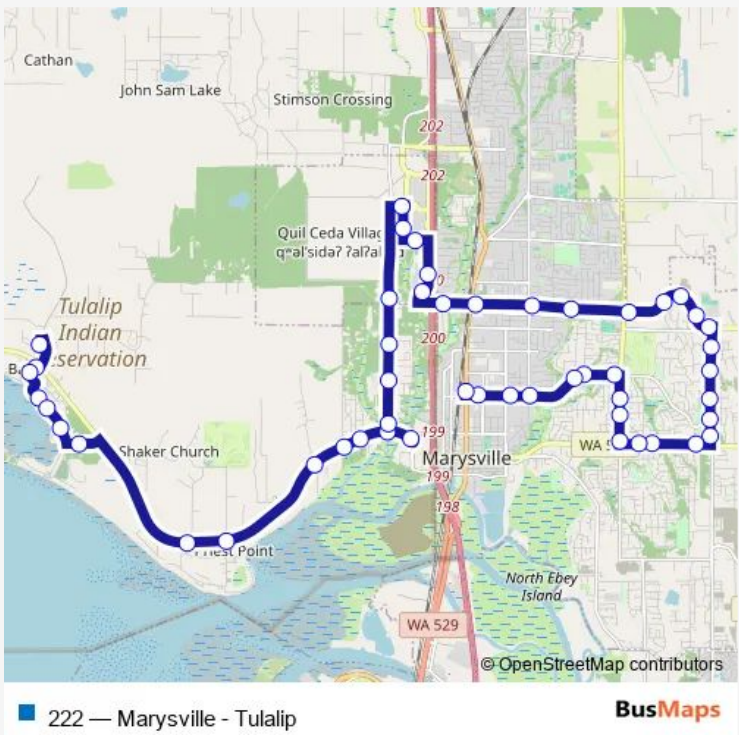

## Bus 222 Marysville - Tulalip

[Go to website](#)

**Direction**  
 Ellison James Dr & Steve Williams Dr — State Ave & Grove St

50 stops

[Open route schedule](#)

- Ellison James Dr & Steve Williams Dr
- 76th PI NW & Marine Dr
- Totem Beach Rd & 76th PI NW
- Totem Beach Rd & Tulalip Bay Dr
- Totem Beach Rd & 70th St NW
- Totem Beach Rd & 64th St NW
- 64th St NW & Joseph Charles Jr Loop Rd
- Marine Dr NE & 7th Dr Nw
- Marine Dr NE & Meridian Ave N
- Marine Dr NE & 14th Ave Ne
- Marine Dr NE & 19th Ave Ne
- Marine Dr NE & 21st Dr Ne
- Marine Dr NE & 27th Ave Ne
- Marine Dr NE & 31st Ave Ne
- 27th Ave NE & Marine Dr
- 27th Ave NE & 74th St Ne
- 27th Ave NE & 81st St Ne
- 27th Ave NE & 88th St Ne
- 105th St NE & 30th Ave Ne
- 30th Ave NE & 99th PI Ne
- 99th PI NE & 31st Ave Ne

Route schedule  
 Ellison James Dr & Steve Williams Dr — State Ave & Grove St

Monday	05:50-20:50
Tuesday	05:50-20:50
Wednesday	05:50-20:50
Thursday	05:50-20:50
Friday	05:50-20:50
Saturday	06:57-21:07
Sunday	06:57-18:37

**Route info**

Direction: Ellison James Dr & Steve Williams Dr

Stops: 50

Trip Duration: 0 hour 45 min

Quil Ceda Blvd at Home Depot

Quil Ceda Blvd & Quil Ceda Pkwy

88th St NE & 36th Ave Ne

88th St NE & State Ave

## Route info

Direction: Grove St & Alder Ave

Stops: 53

Trip Duration: 0 hour 55 min

88th St NE & 57th Dr NE

88th St NE & 51st Ave Ne

88th St NE & 45th Dr NE

88th St NE & State Ave