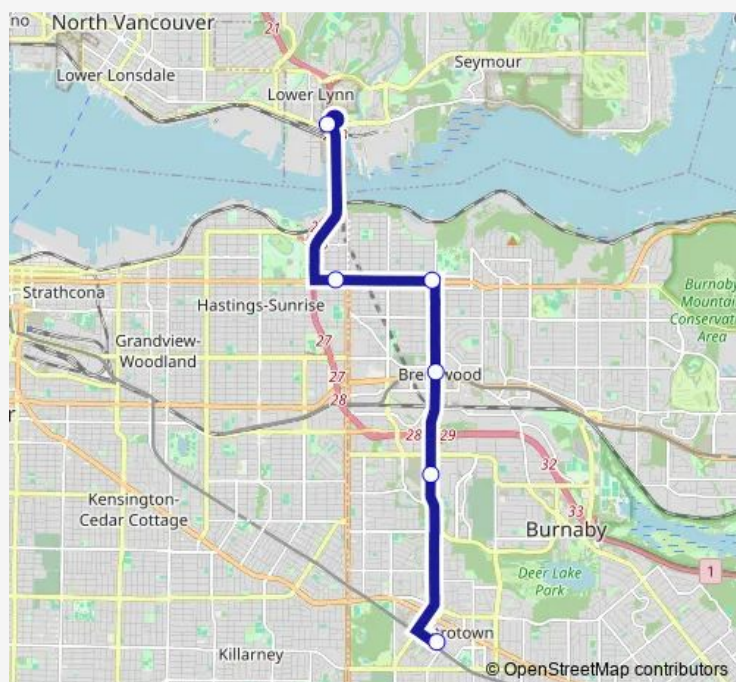

Bus 222 Metrotown Station/Phibbs Exchange

[Go to website](#)

Direction

Phibbs Exchange @ Bay 10 — Metrotown Station @ Bay 1

7 stops

[Open route schedule](#)

Phibbs Exchange @ Bay 10

Kootenay Loop @ Bay 8

Eastbound Hastings St @ Willingdon Ave

Brentwood Station @ Bay 7

Southbound Willingdon Ave @ Goard Way

Metrotown Station @ Bay 10

Metrotown Station @ Bay 1

Route schedule

Phibbs Exchange @ Bay 10 — Metrotown Station @ Bay 1

Monday 06:01-18:12

Tuesday 06:01-18:12

Wednesday 06:01-18:12

Thursday 06:01-18:12

Friday 06:01-18:12

Saturday —

Sunday —

Route info

Direction: Phibbs Exchange @ Bay 10

Stops: 7

Trip Duration: 0 hour 34 min

■ 222 — Metrotown Station/Phibbs Exchange

Direction

Metrotown Station @ Bay 5 — Phibbs Exchange @ Bay 1

6 stops

[Open route schedule](#)