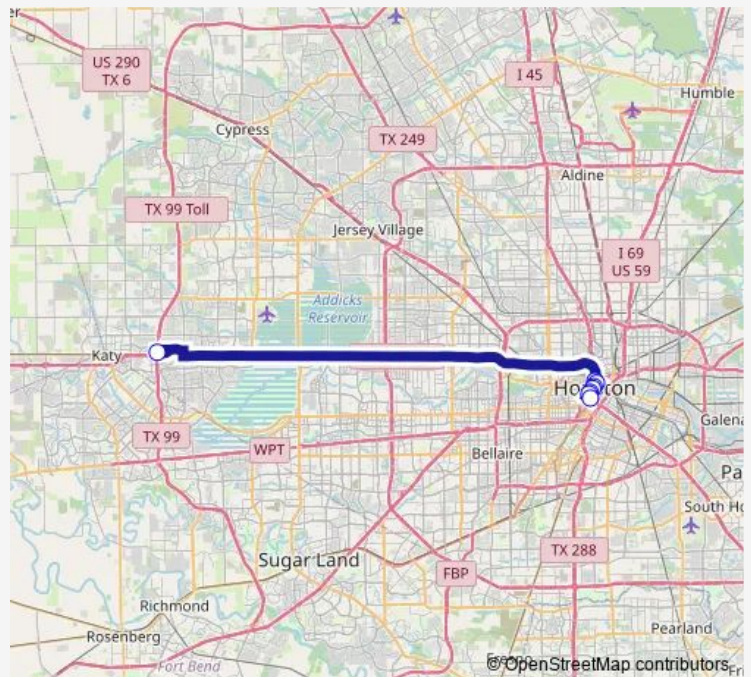

Bus 222 Grand Parkway P&R

[Go to website](#)

Direction

Grand Parkway Park & Ride — Travis St @ St. Joseph Pkwy

8 stops

[Open route schedule](#)

Grand Parkway Park & Ride

Preston St @ Bagby St

Smith St @ Prairie St

Smith St @ Walker St

Smith St @ Lamar St

Smith St @ Bell St

Smith St @ Pease St

Travis St @ St. Joseph Pkwy

Route schedule

Grand Parkway Park & Ride — Travis St @ St. Joseph Pkwy

Monday 04:45-17:48

Tuesday 04:45-17:48

Wednesday 04:45-17:48

Thursday 04:45-17:48

Friday 04:45-17:48

Saturday —

Sunday —

Route info

Direction: Grand Parkway Park & Ride

Stops: 8

Trip Duration: 0 hour 51 min

222 — Grand Parkway P&R

Direction

Travis St @ St. Joseph Pkwy — Grand Parkway Park & Ride

7 stops

[Open route schedule](#)