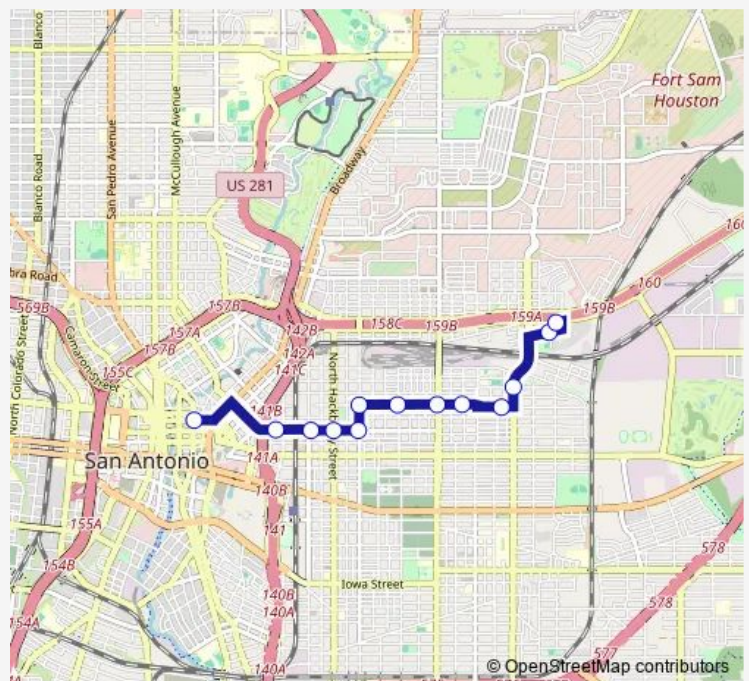

### Direction

PECAN & NAVARRO — DIGNOWITY BETWEEN HINES & LOCKE

13 stops

[Open route schedule](#)

PECAN & NAVARRO

Nolan Between Live OAK & Chestnut

Nolan & Cherry

Nolan & N. Hackberry

### Route schedule

PECAN & NAVARRO — DIGNOWITY BETWEEN HINES & LOCKE

Monday	22:30-00:30 <sup>+1</sup>
Tuesday	22:30-00:30 <sup>+1</sup>
Wednesday	22:30-00:30 <sup>+1</sup>
Thursday	22:30-00:30 <sup>+1</sup>
Friday	22:30-00:30 <sup>+1</sup>
Saturday	22:30-00:30 <sup>+1</sup>
Sunday	22:30-00:30 <sup>+1</sup>

### Route info

Direction: PECAN & NAVARRO

Stops: 13

Trip Duration: 0 hour 14 min

222 — Hays / E Houston 22-24 Lineup

**Direction**

DIGNOWITY BETWEEN HINES &amp; LOCKE — PECAN &amp; NAVARRO

37 stops

[Open route schedule](#)

DIGNOWITY BETWEEN HINES &amp; LOCKE

Dignowity &amp; Walters

WW WHITE &amp; SPRINGFIELD

W.W. WHITE RD IN FRONT OF AIRGAS

Gembler IN Front OF 1235

Gembler Opposite Green Valley

Gembler &amp; Grubb