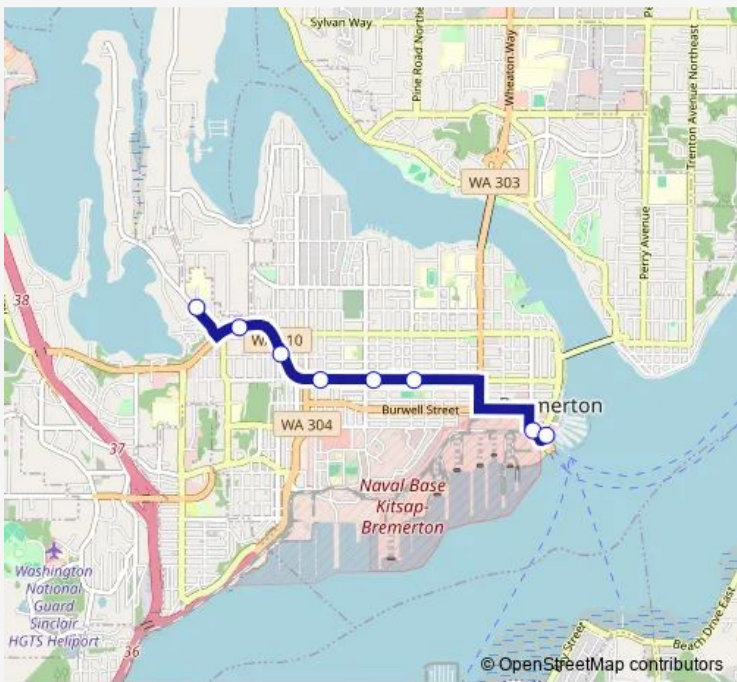

Bus 222 Gateway Express

[Go to website](#)

Direction
 Bremerton Transportation Center (Btc) — Bremerton United Methodist Church P&R

7 stops

[Open route schedule](#)

- Bremerton Transportation Center (Btc)
- 6th St. at High Ave
- 6th St. at Naval
- 6th St. at Montgomery
- Kitsap Way at 11th St.
- Kitsap Way at Morgan Rd. (Mcdonald's)
- Bremerton United Methodist Church P&R

Route schedule
 Bremerton Transportation Center (Btc) — Bremerton United Methodist Church P&R

Monday	15:05-18:20
Tuesday	15:05-18:20
Wednesday	15:05-18:20
Thursday	15:05-18:20
Friday	15:05-18:20
Saturday	—
Sunday	—

Route info

Direction: Bremerton Transportation Center (Btc)

Stops: 7

Trip Duration: 0 hour 13 min

Direction

Bremerton United Methodist Church P&R — Bremerton Transportation Center (Btc)

8 stops

[Open route schedule](#)

Bremerton United Methodist Church P&R

Kitsap Way near Burger King

Kitsap Way at 11th St.

6th St. at Montgomery

6th St. at Naval

6th St. at High Ave

Pacific Ave at Puget Sound Navy Museum

Bremerton Transportation Center (Btc)