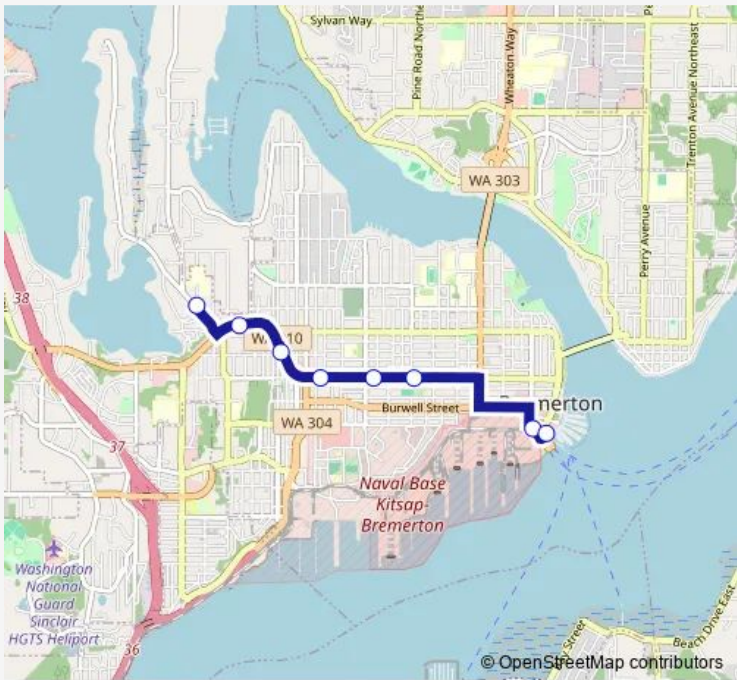

**Bus 222 Gateway Express**

[Go to website](#)

**Direction**  
 Bremerton Transportation Center (Btc) — Bremerton United Methodist Church P&R  
 7 stops  
[Open route schedule](#)

- Bremerton Transportation Center (Btc)
- 6th St. at High Ave
- 6th St. at Naval
- 6th St. at Montgomery
- Kitsap Way at 11th St.
- Kitsap Way at Morgan Rd. (Mcdonald's)
- Bremerton United Methodist Church P&R

**Route info**  
 Direction: Bremerton Transportation Center (Btc)  
 Stops: 7  
 Trip Duration: 0 hour 11 min

### Direction

Bremerton United Methodist Church P&R — Bremerton Transportation Center (Btc)

8 stops

[Open route schedule](#)

Bremerton United Methodist Church P&R

Kitsap Way near Burger King

Kitsap Way at 11th St.

### Route info

Direction: Bremerton United Methodist Church P&R

Stops: 8

Trip Duration: 0 hour 12 min

222 Bus time schedules and route maps are available in an offline PDF at busmaps.com. Use the busmaps.com website to see live bus times, train schedule or subway schedule, and step-by-step directions for all public transit in Port Orchard