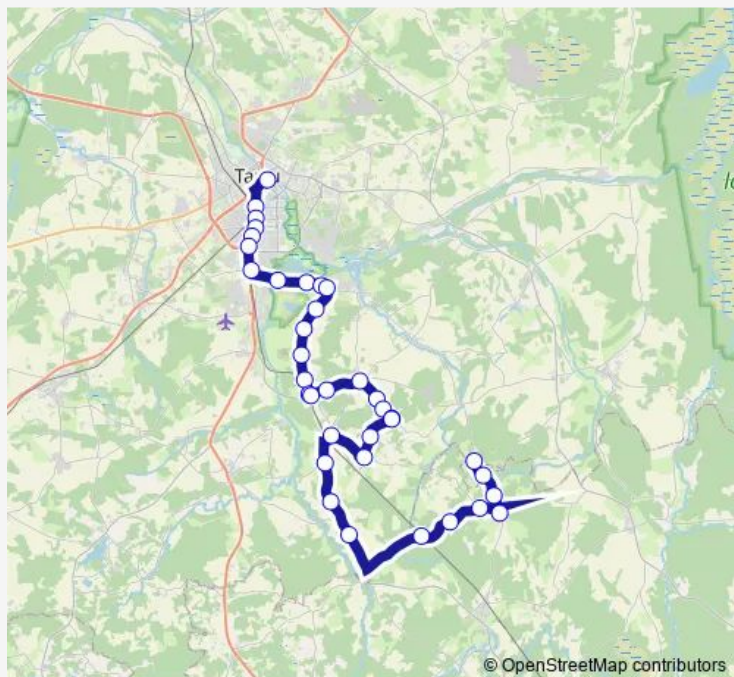

Igevere

Oksa

Koordi

Route schedule

Tartu bussijaam — Kolli

Monday 18:20

Tuesday 18:20

Wednesday 18:20

Thursday 18:20

Friday 18:20

Saturday —

Sunday —

Route info

Direction: Tartu bussijaam

Stops: 36

Trip Duration: 1 hour 0 min

© OpenStreetMap contributors

222 — Tartu - Lange - Villemi - (Lootvina) - (Kolli)

BusMaps

Ignase

Villemi

Hurda

Küti

Sipe tee