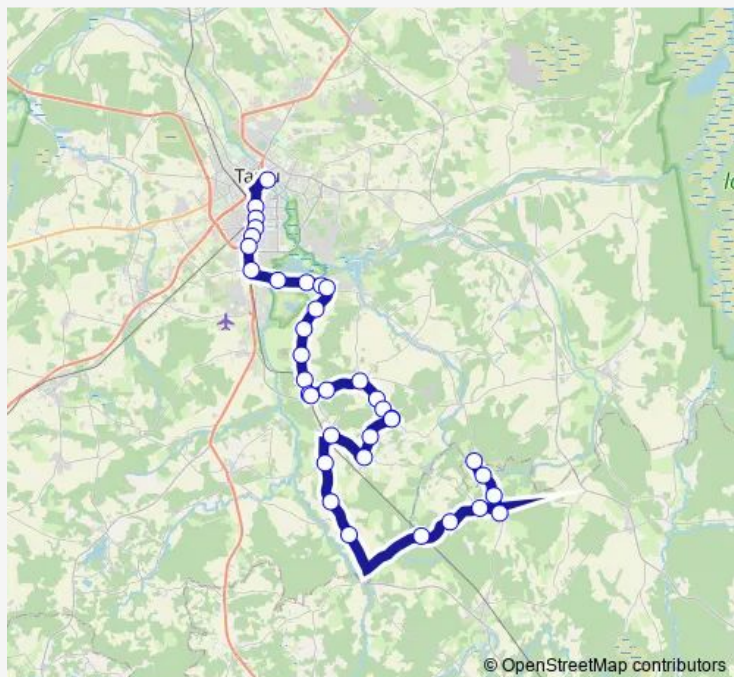

Igevere

Oksa

Koordi

Route schedule

Tartu bussijaam — Kolli

Monday 18:20

Tuesday 18:20

Wednesday 18:20

Thursday 18:20

Friday 18:20

Saturday —

Sunday —

Route info

Direction: Tartu bussijaam

Stops: 36

Trip Duration: 1 hour 0 min

© OpenStreetMap contributors

222 — Tartu - Lange - Villemi - (Lootvina) - (Kolli)

Ignase

Villemi

Hurda

Küti

Sipe tee

Rebase