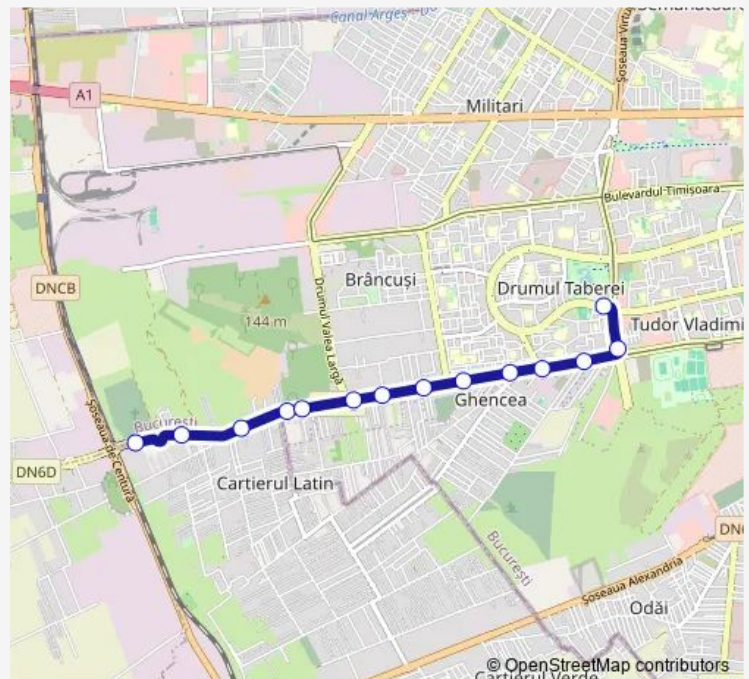

Brasov

Parcul Drumul Taberei

Route schedule

Pasaj Domnesti — Parcul Drumul Taberei

Monday 04:50-23:40

Tuesday 04:50-23:40

Wednesday 04:50-23:40

Thursday 04:50-23:40

Friday 04:50-23:40

Saturday 04:50-23:40

Sunday 04:50-23:40

Route info

Direction: Pasaj Domnesti

Stops: 14

Trip Duration: 0 hour 25 min

Direction

Parcul Drumul Taberei — Pasaj Domnesti

15 stops

[Open route schedule](#)

Parcul Drumul Taberei

Liceul Eugen Lovinescu

Raul Doamnei

Prelungirea Ghencea

Ghidigeni

Friday 05:05-23:20

Saturday 05:05-23:20

Sunday 05:05-23:20

Route info

Direction: Parcul Drumul Taberei

Stops: 15

Trip Duration: 0 hour 14 min

222 Bus time schedules and route maps are available in an offline PDF at busmaps.com. Use the busmaps.com website to see live bus times, train schedule or subway schedule, and step-by-step directions for all public transit in Bucharest