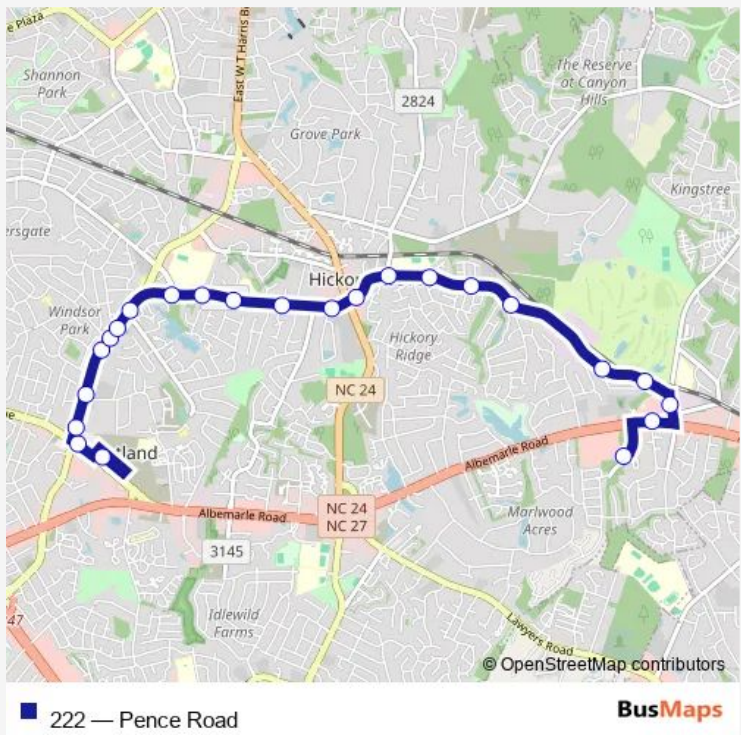

Bus 222 Pence Road

[Go to website](#)

Direction
 Eastland Transit Center- Bay C — Circumferential Rd & Trellis Pointe Blvd

23 stops

[Open route schedule](#)

- Eastland Transit Center- Bay C
- Central Ave & Sharon Amity Rd
- Sharon Amity Rd & Central Ave
- Sharon Amity Rd & Wilora Lake Rd
- Sharon Amity Rd & Tarrywood Ln
- Sharon Amity Rd & Sudbury Rd
- Sharon Amity Rd & Abbeydale Dr
- Sharon Amity Rd & Twisted Oaks Rd
- Hickory Grove Rd & Shamrock Dr
- Hickory Grove Rd & Valleyview Dr
- Hickory Grove Rd & Craigwood Dr
- Hickory Grove Rd & Martha's Ridge Dr
- Hickory Grove Rd & WT Harris Blvd
- Hickory Grove Rd & WT Harris Blvd
- Pence Rd & Hickory Trace Dr
- Pence Rd & Montezuma Trl
- Pence Rd & Parkers Crossing Dr
- Pence Rd & Holly Hill Rd
- Pence Rd & Viola Dr
- Pence Rd & Viola Dr
- Harrisburg Rd & Pence Rd

Route schedule

Eastland Transit Center- Bay C — Circumferential Rd & Trellis Pointe Blvd

Monday	08:10-20:10
Tuesday	08:10-20:10
Wednesday	08:10-20:10
Thursday	08:10-20:10
Friday	08:10-20:10
Saturday	08:10-20:10
Sunday	08:30-18:30

Route info

Direction: Eastland Transit Center- Bay C

Stops: 23

Trip Duration: 0 hour 24 min

Albemarle Rd & Harrisburg Rd

Circumferential Rd & Trellis Pointe Blvd

Direction

Circumferential Rd & Trellis Pointe Blvd — Eastland Transit Center- Bay C

Wednesday 08:37-20:37

Thursday 08:37-20:37

Friday 08:37-20:37

Saturday 08:37-20:37

Sunday 09:00-18:00

Route info

Direction: Circumferential Rd & Trellis Pointe Blvd

Stops: 24