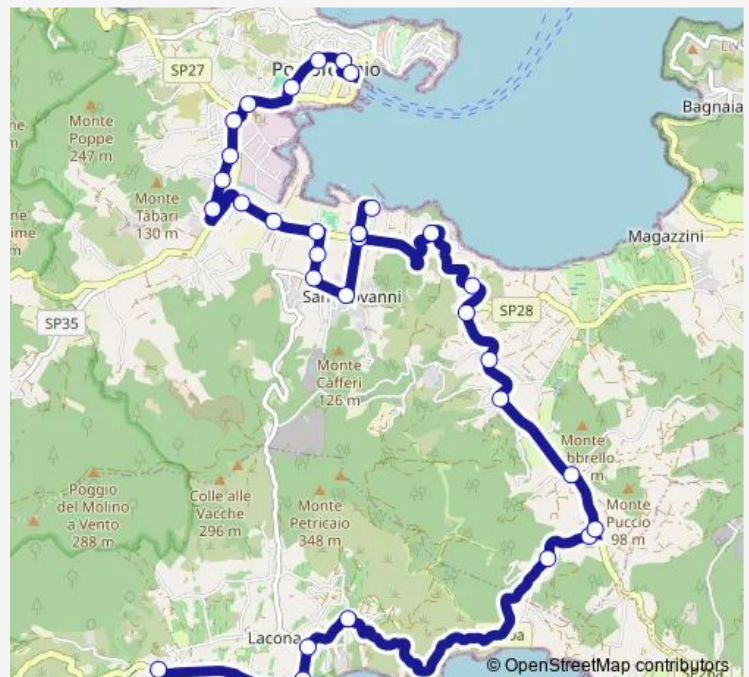

Bucine, Arco Di San Michele

V. Casa Del Duca 25

V. Casa Del Duca-Strada, Rsa

Route schedule

Lacona, Bivio Caubbio — Portoferraio Calata Italia

Monday 08:20-18:20

Tuesday 08:20-18:20

Wednesday 08:20-18:20

Thursday 08:20-18:20

Friday 08:20-18:20

Saturday 08:20-18:20

Sunday 08:20-18:20

Route info

Direction: Lacona, Bivio Caubbio

Stops: 33

Trip Duration: 0 hour 35 min

222 — Portoferraio - Lacona

San Giovanni Impianti Sportivi

Terme Di San Giovanni

Localit Orti

V. Carpani Lena

V. Carpani 219

V. Carpani 35

V. Sghinghetta 9

Friday 07:45-17:45

Saturday 07:45-17:45

Sunday 07:45-17:45

Route info

Direction: Portoferraio Calata Italia

Stops: 35

Trip Duration: 0 hour 35 min

Bivio Lacona