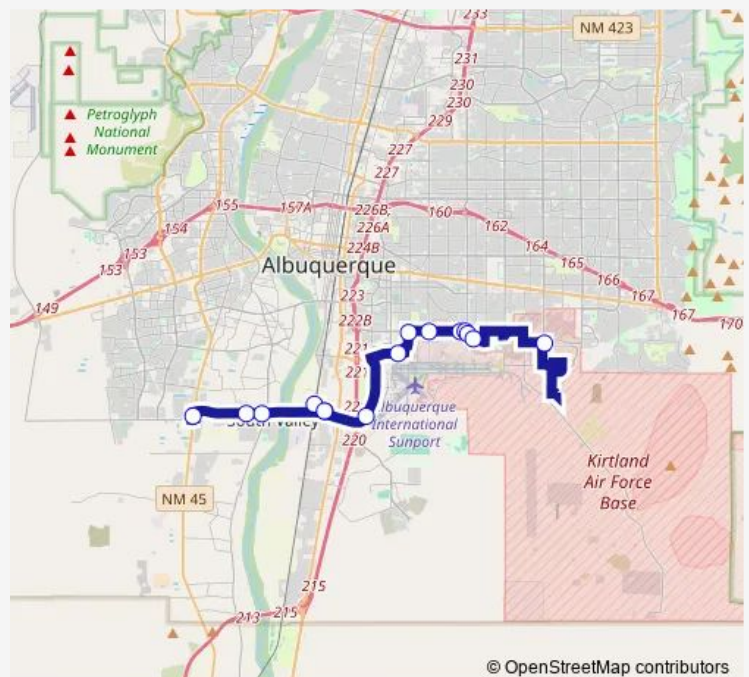

Rio Bravo @ Isleta

Prince @ Rio Bravo

Bernalillo Cnty Rail Runner Station

Prince @ Rio Bravo

University @ Spirit Dr.

Airport Terminal @ Yale

Girard @ Gibson

Gibson @ Carlisle

Gibson @ Truman

Gibson @ San Mateo

VA Loop @ Ridgecrest

VA Hospital @ Main Entrance

5th @ G Street (Bldg. 800)

Route schedule

Coors @ Rio Bravo — 5th @ G Street (Bldg. 800)

Monday 05:55-06:51

Tuesday 05:55-06:51

Wednesday 05:55-06:51

Thursday 05:55-06:51

Friday 05:55-06:51

Saturday —

Sunday —

Route info

Direction: Coors @ Rio Bravo

Stops: 15

Trip Duration: 0 hour 46 min

© OpenStreetMap contributors

Direction

9th @ V Street (Area 4) — Coors @ Rio Bravo

20 stops

[Open route schedule](#)

9th @ V Street (Area 4)