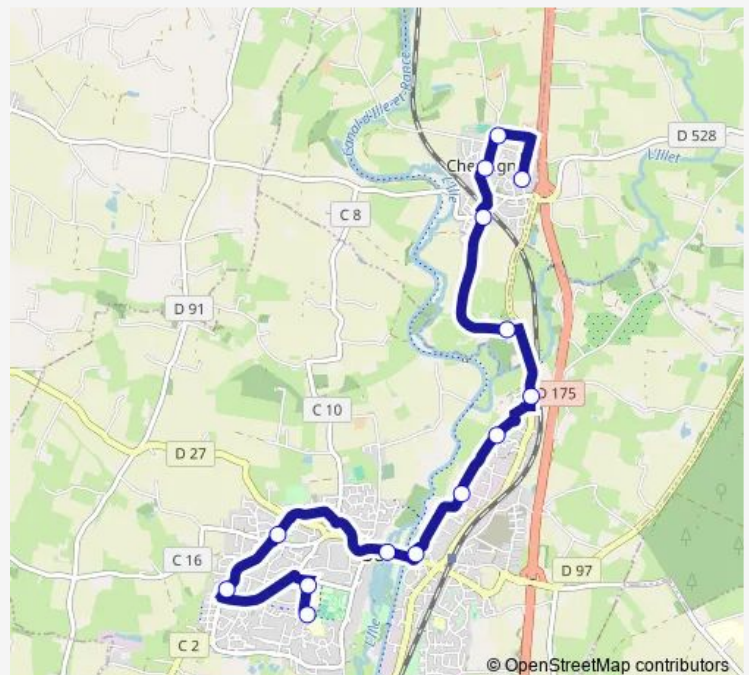

Wednesday 12:25

Thursday 16:55

Friday 16:55

Saturday —

Sunday —

Route info

Direction: Champ Devant

Stops: 14

Trip Duration: 0 hour 26 min

222 — Chevaigné (Pommiers) <> Betton (Champ Devant)

Direction

Pommiers — Champ Devant

14 stops

[Open route schedule](#)

Pommiers

Fonderies

Wednesday 07:35

Thursday 07:35

Friday 07:35

Saturday —

Sunday —

Route info

Direction: Pommiers

Stops: 14