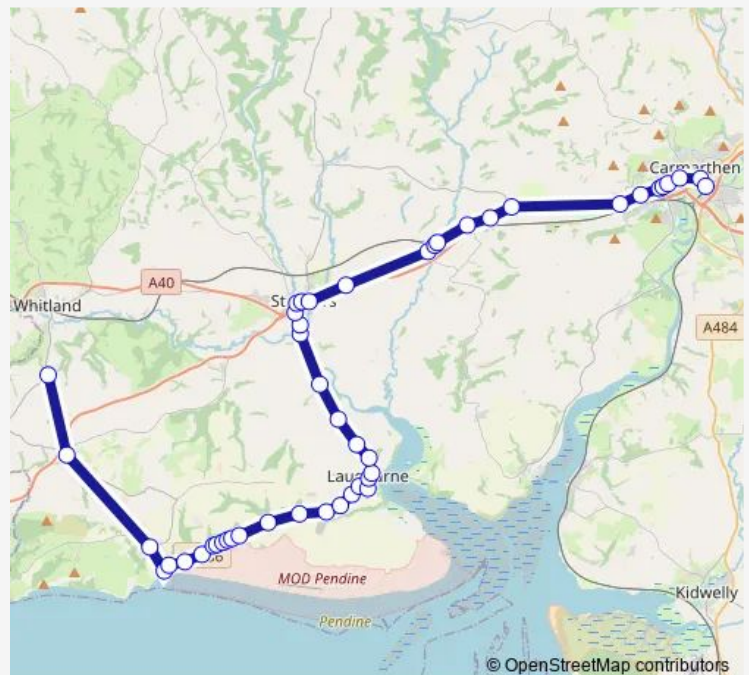

Thursday 08:30-15:50

Friday 08:30-15:50

Saturday 08:30-15:50

Sunday —

Route info

Direction: Carmarthen Railway Station

Stops: 44

Trip Duration: 0 hour 53 min

Route info

Direction: Carmarthen Bus Station Stand 7

Stops: 45

Trip Duration: 1 hour 10 min

Orchard Park

Carpenters Arms

Caravan Park

Mansion Junction