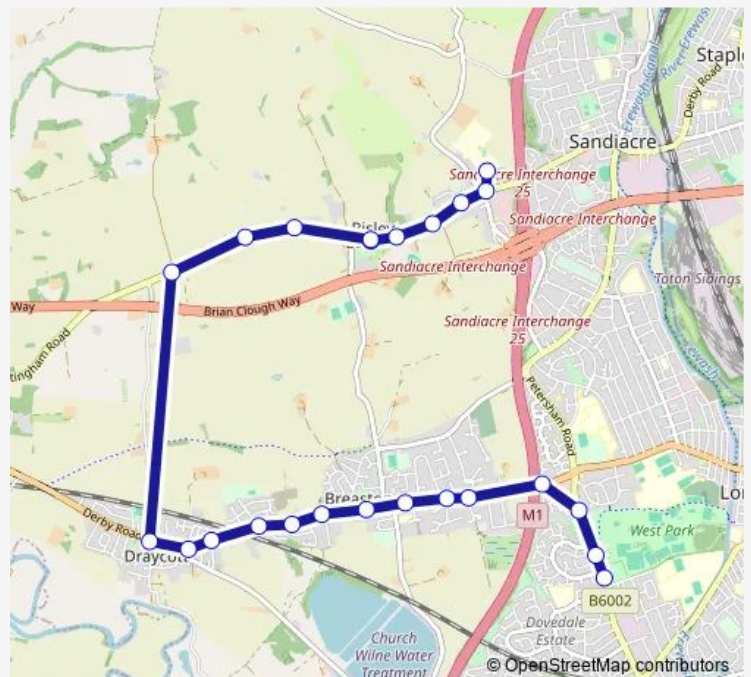

Maxwell Street

Poplar Road

Eaton Grange Drive

Route schedule

Friesland School — Wilsthorpe Road Shops

Monday 14:50

Tuesday 14:50

Wednesday 14:50

Thursday 14:50

Friday 14:50

Saturday —

Sunday —

Route info

Direction: Friesland School

Stops: 24

Trip Duration: 0 hour 30 min

■ 222 — Long Eaton - Sandiacre, Friesland School

Parkside Avenue

West Park Leisure Centre

Wilsthorpe Road Shops

Direction

Wilsthorpe Road Shops — Friesland School

23 stops

[Open route schedule](#)

Route info

Direction: Wilsthorpe Road Shops

Stops: 23

Trip Duration: 0 hour 30 min

222 Bus time schedules and route maps are available in an offline PDF at busmaps.com. Use the busmaps.com website to see live bus times, train schedule or subway schedule, and step-by-step directions for all public transit in Derby