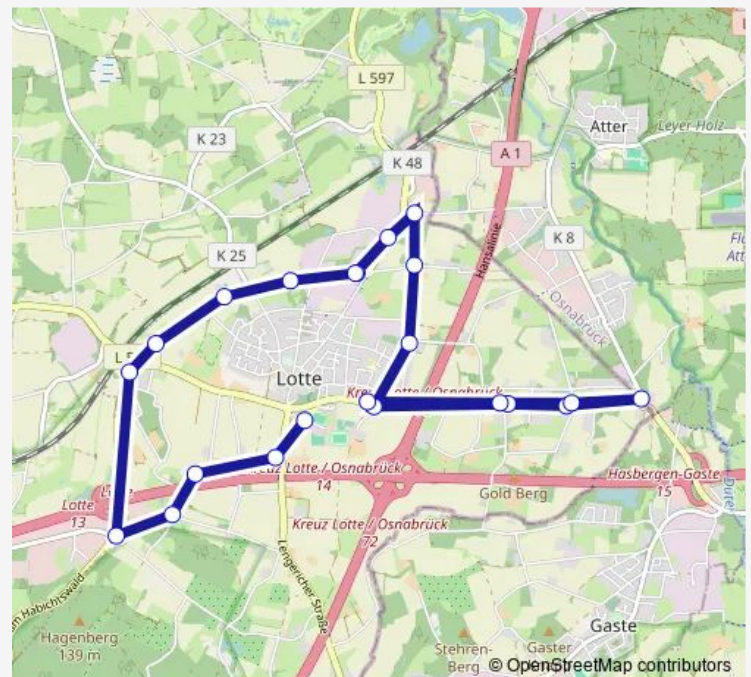

Lotte, Hansaring

Lotte, Westerfeld

Lotte, Am Kronenpohl

Lotte, Im Bollering

Lotte, Abzw. Feldmark

Lotte, Krümpelstraße

Lotte, Altes Zollamt

Lotte, Gohfeld

Lotte, Kreisel Atterfeld

Lotte, Gohfeld

Lotte, Altes Zollamt

Route schedule

Lotte, Sportzentrum — Lotte, Krümpelstraße

Monday 13:30

Tuesday 13:30

Wednesday 13:30

Thursday 13:30

Friday 13:30

Saturday —

Sunday —

Route info

Direction: Lotte, Sportzentrum

Stops: 22

Trip Duration: 0 hour 18 min

■ 222

BusMaps

222 Bus time schedules and route maps are available in an offline PDF at busmaps.com. Use the busmaps.com website to see live bus times, train schedule or subway schedule, and step-by-step directions for all public transit in Osnabrueck