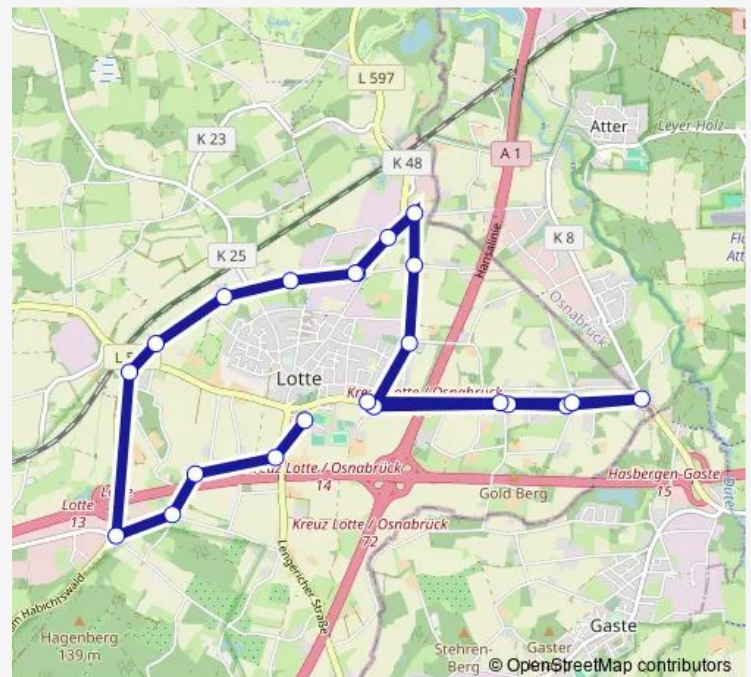

Lotte, Hansaring

Lotte, Westerfeld

Lotte, Am Kronenpohl

Lotte, Im Bollering

Lotte, Abzw. Feldmark

Lotte, Krümpelstraße

Lotte, Altes Zollamt

Lotte, Gohfeld

Lotte, Kreisel Atterfeld

Lotte, Gohfeld

Lotte, Altes Zollamt

Route schedule

Lotte, Sportzentrum — Lotte, Krümpelstraße

Monday 13:30

Tuesday 13:30

Wednesday 13:30

Thursday 13:30

Friday 13:30

Saturday —

Sunday —

Route info

Direction: Lotte, Sportzentrum

Stops: 22

Trip Duration: 0 hour 18 min

■ 222

BusMaps

222 Bus time schedules and route maps are available in an offline PDF at busmaps.com. Use the busmaps.com website to see live bus times, train schedule or subway schedule, and step-by-step directions for all public transit in Osnabrueck