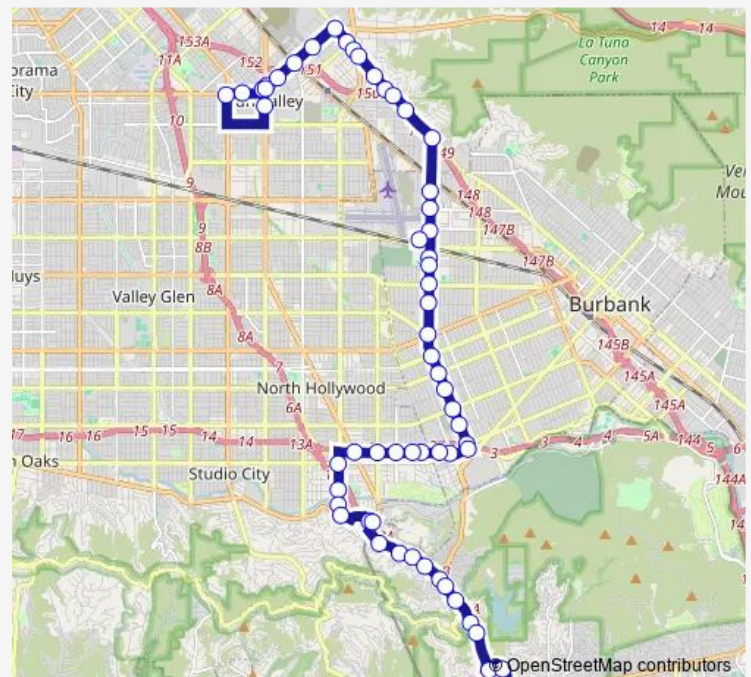

Thursday 05:06-23:53

Friday 05:06-23:53

Saturday 04:53-23:53

Sunday 04:54-23:53

Route info

Direction: Tuxford / Lankershim

Stops: 63

Trip Duration: 1 hour 8 min

■ 222 — Metro Local Line

BusMaps

Burbank Airport Ritc

Hollywood Way / Valhalla

Hollywood Way / Pacific

Hollywood Way / Victory

Hollywood Way / Jeffries

Hollywood Way / Burbank

Hollywood Way / Chandler

Hollywood Way / Magnolia

Hollywood Way / Clark

Hollywood Way / Verdugo

Hollywood Way / Oak

Hollywood Way / Alameda

Riverside / Hollywood Way

Riverside / Pass