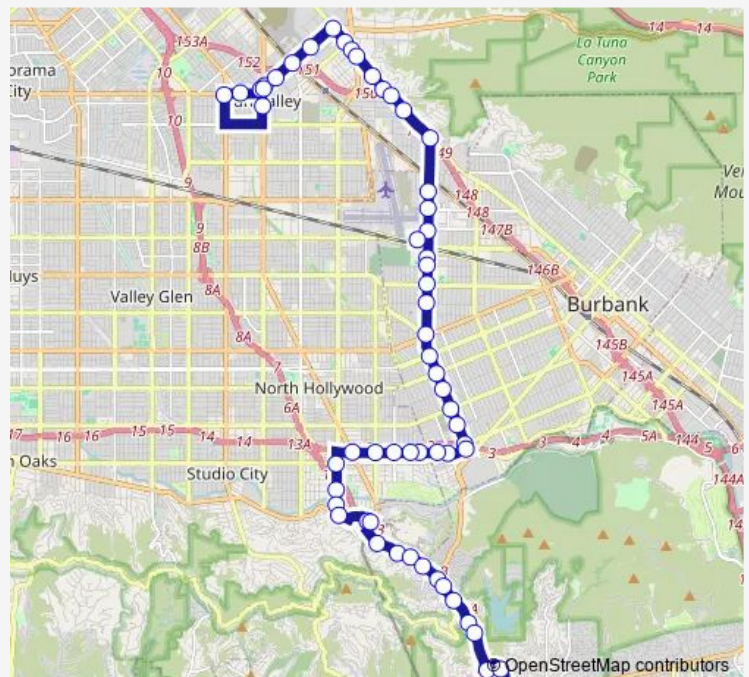

Thursday 05:06-23:53

Friday 05:06-23:53

Saturday 04:53-23:53

Sunday 04:54-23:53

Route info

Direction: Tuxford / Lankershim

Stops: 63

Trip Duration: 1 hour 12 min

222 — Metro Local Line

BusMaps

Burbank Airport Ritc

Hollywood Way / Valhalla

Hollywood Way / Pacific

Hollywood Way / Victory

Hollywood Way / Jeffries

Hollywood Way / Burbank

Hollywood Way / Chandler

Hollywood Way / Magnolia

Hollywood Way / Clark

Hollywood Way / Verdugo

Hollywood Way / Oak

Hollywood Way / Alameda

Riverside / Hollywood Way

Riverside / Pass