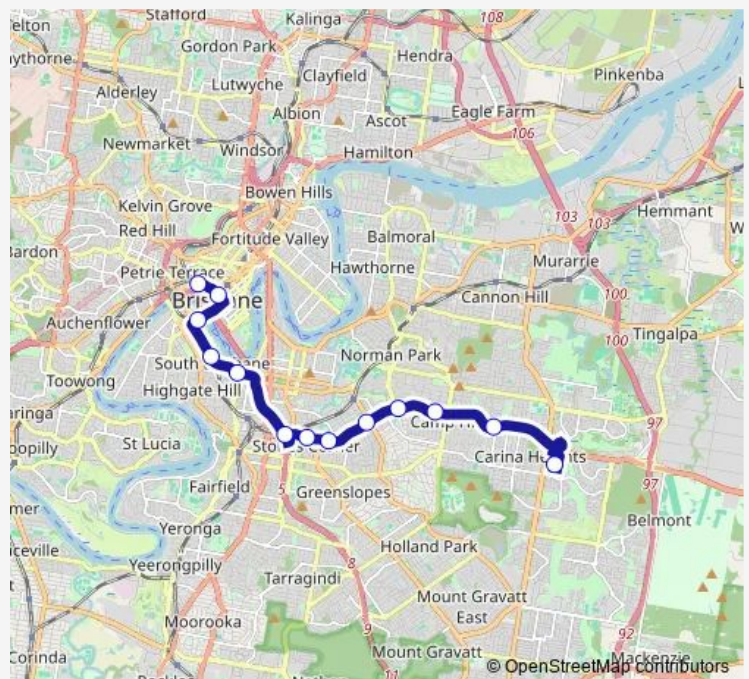

Old Cleveland Rd at Carina, stop 35

Old Cleveland Rd at Camp Hill, stop 30

Old Cleveland Rd at Kismet Street, stop 26

Old Cleveland Rd at Coorparoo, stop 23

Langlands Park station, platform 1

Stones Corner station, platform 1

Buranda busway, platform 1

Mater Hill station, platform 1

South Bank busway station, platform 1

Cultural Centre station, platform 1

King George Square, 1b

Roma Street busway station

Route schedule

Carindale Shopping Centre station, platform F — Roma Street busway station

Monday 05:00-22:45

Tuesday 05:00-22:45

Wednesday 05:00-22:45

Thursday 05:00-22:45

Friday 05:00-22:45

Saturday 05:55-22:40

Sunday 05:55-22:40

Route info

Direction: Carindale Shopping Centre station, platform F

Stops: 13

Trip Duration: 0 hour 33 min