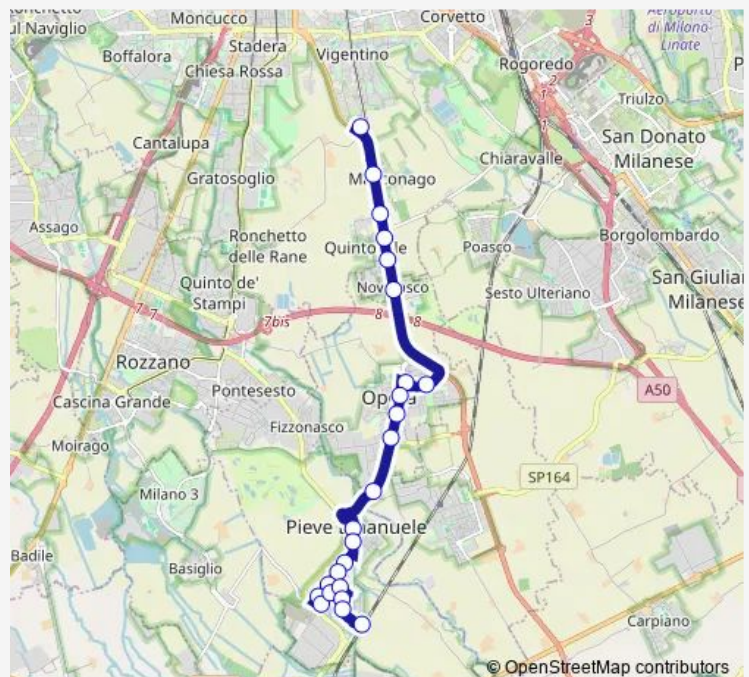

V.le Berlinguer Via Garibaldi (Opera)

Via Berlinguer Via Marcora (Opera)

SS 412, 1 (Opera)

via ripamonti via camporngano

via ripamonti via quintosole

via ripamonti, 514

### Route schedule

Pieve E. (Stazione Fs) — vigentino

Monday	04:50-00:20 <sup>+1</sup>
Tuesday	04:50-00:20 <sup>+1</sup>
Wednesday	04:50-00:20 <sup>+1</sup>
Thursday	04:50-00:20 <sup>+1</sup>
Friday	04:50-00:20 <sup>+1</sup>
Saturday	04:50-00:20 <sup>+1</sup>
Sunday	06:00-00:20 <sup>+1</sup>

### Route info

Direction: Pieve E. (Stazione Fs)

Stops: 23

Trip Duration: 0 hour 33 min

■ 222 — pieve e. (staz fs) - milano (ripamonti)

via ripamonti (ist. europeo oncologia)

vigentino

## Route info

Direction: vigentino

Stops: 24

Trip Duration: 0 hour 31 min