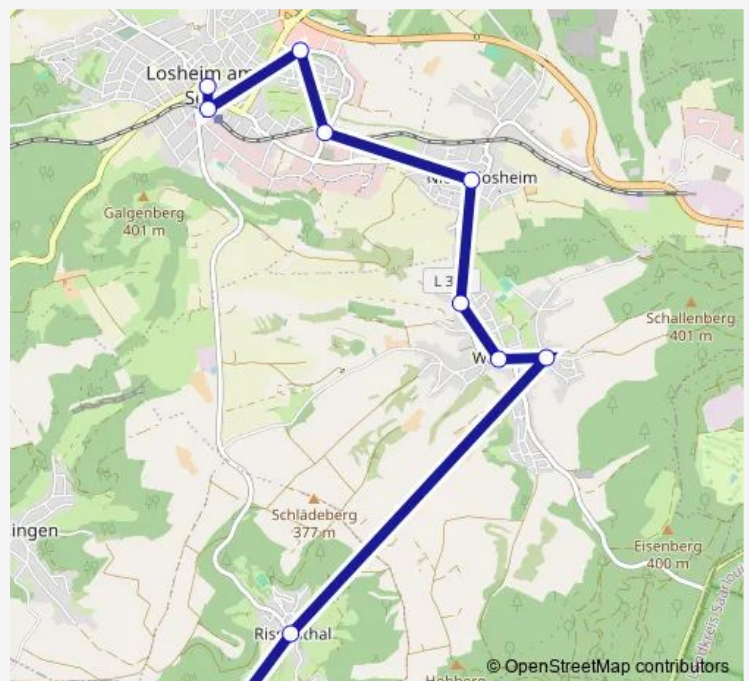

Monday —

Tuesday —

Wednesday —

Thursday 14:16

Friday —

Saturday —

Sunday —

**Route info**

Direction: Homanit, Niederlosheim Losheim

Stops: 7

Trip Duration: 0 hour 9 min