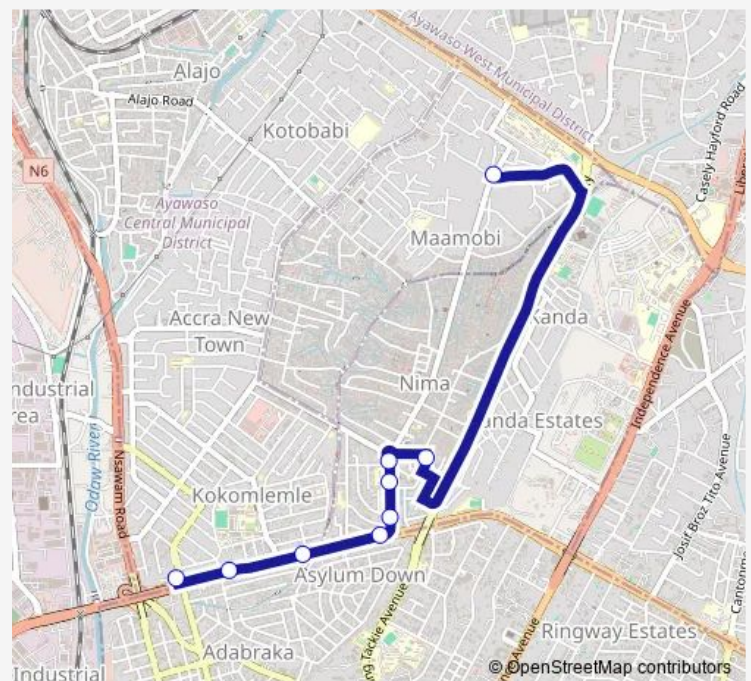

Nima Roundabout

Nima School Junction

Nima Police Station

Nima Junction

Paloma

Equip

Circle

Route schedule

Nima Overhead — Circle

Monday 06:00

Tuesday 06:00

Wednesday 06:00

Thursday 06:00

Friday 06:00

Saturday 06:00

Sunday 06:00

Route info

Direction: Nima Overhead

Stops: 9

Trip Duration: 0 hour 40 min

222 — Nima mamobi ↔ Circle Overhead

Direction

Circle — Nima Overhead

12 stops

Tuesday 06:00

Wednesday 06:00

Thursday 06:00

Friday 06:00

Saturday 06:00

Sunday 06:00

Route info

Direction: Circle