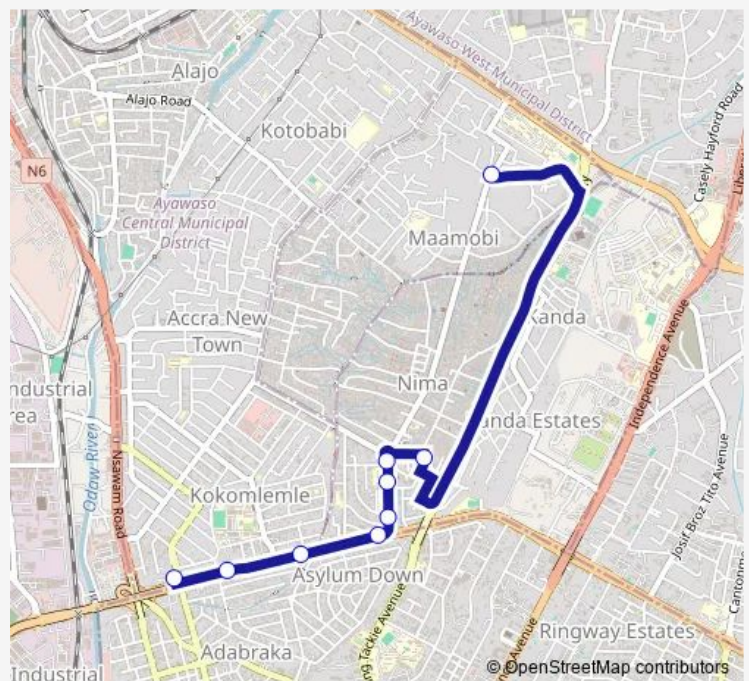

### Direction

Nima Overhead — Circle

9 stops

[Open route schedule](#)

Nima Overhead

Frankies Hotel Junction

Nima Roundabout

Nima School Junction

Nima Police Station

Nima Junction

Paloma

Equip

Circle

### Route schedule

Nima Overhead — Circle

Monday 06:00

Tuesday 06:00

Wednesday 06:00

Thursday 06:00

Friday 06:00

Saturday 06:00

### Route info

Direction: Nima Overhead

Stops: 9

Trip Duration: 0 hour 40 min