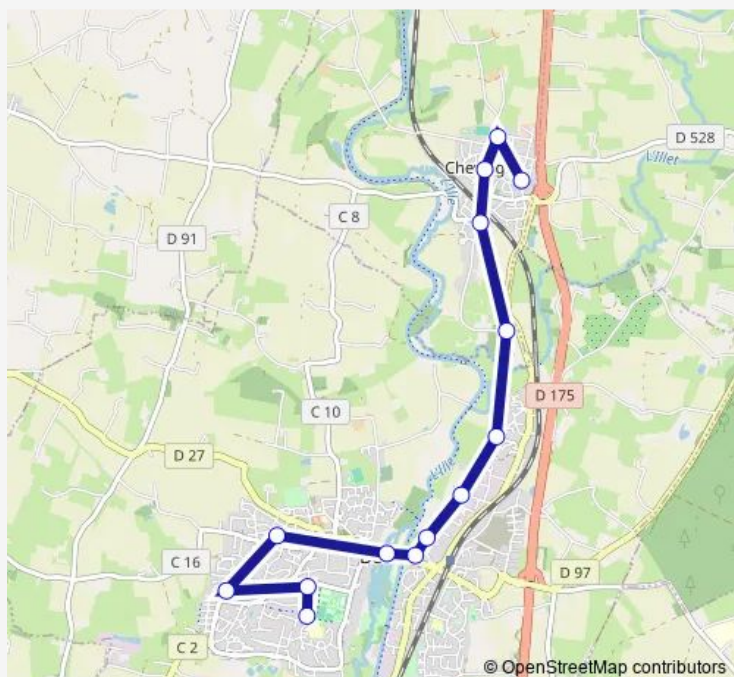

Wednesday 12:25

Thursday —

Friday —

Saturday —

Sunday —

Route info

Direction: Champ Devant

Stops: 14

Trip Duration: 0 hour 26 min

222 — Chevaigné (Pommiers) <> Betton (Champ Devant)

Direction

Pommiers — Champ Devant

14 stops

[Open route schedule](#)

Pommiers

Fonderies

Wednesday 07:35

Thursday —

Friday —

Saturday —

Sunday —

Route info

Direction: Pommiers

Stops: 14