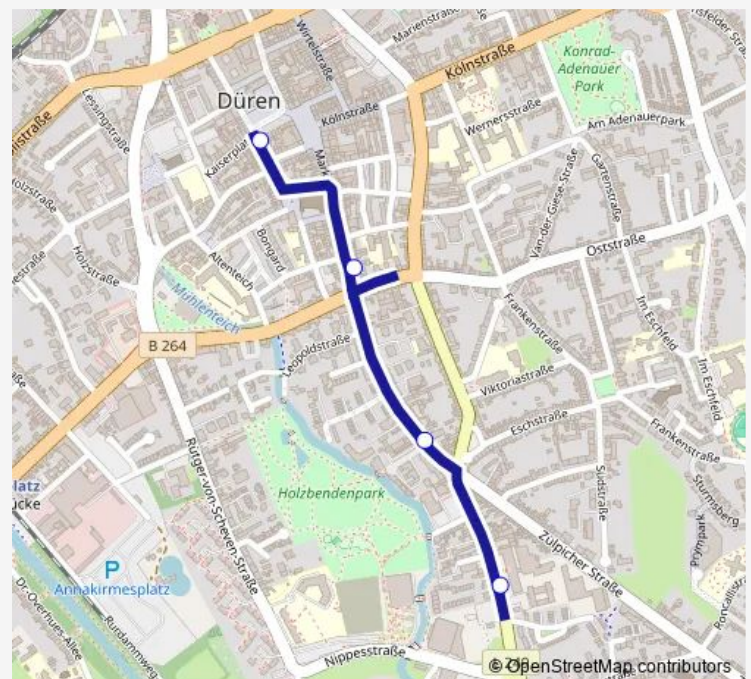

School and Public Service Bus 222 Düren Kaiserplatz - Lendersdorf - Berzbuir - Kufferath

[Go to website](#)

Direction

Düren, Jesuitenhof (Hallenbad) — Düren, Kaiserplatz

4 stops

[Open route schedule](#)

Düren, Jesuitenhof (Hallenbad)

Düren, Friedrichplatz

Düren, Oberstraße

Düren, Kaiserplatz

Route schedule

Düren, Jesuitenhof (Hallenbad) — Düren, Kaiserplatz

Monday	13:05
Tuesday	13:05
Wednesday	13:05
Thursday	13:05
Friday	13:05
Saturday	—
Sunday	—

Route info

Direction: Düren, Jesuitenhof (Hallenbad)

Stops: 4

Trip Duration: 0 hour 6 min

222 School and Public Service Bus time schedules and route maps are available in an offline PDF at busmaps.com. Use the busmaps.com website to see live bus times, train schedule or subway schedule, and step-by-step directions for all public transit in Dueren