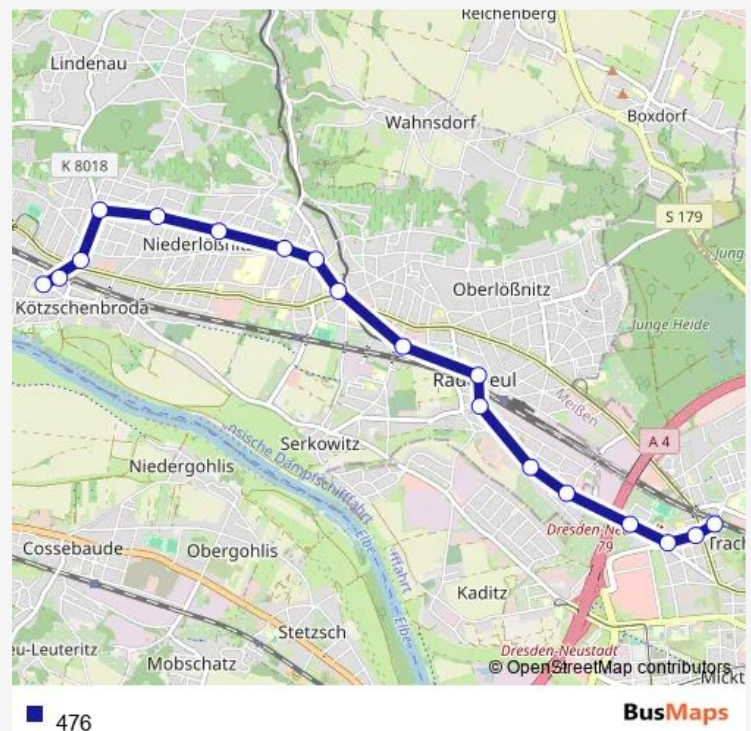

Direction

Dresden S-Bf. Trachau — Radebeul S-Bf. Kötzschenbroda

19 stops

[Open route schedule](#)

Dresden S-Bf. Trachau

Dresden Peschelstraße

Dresden Baudissinstraße

Dresden Hungerstraße

Radebeul Zillerplatz

Radebeul Dr.-Rudolf-Friedrichs-Straße

Radebeul Ledenweg

Radebeul Karlstraße

Radebeul Moritzburger Straße

Radebeul Oscar-Pletsch-Straße

Radebeul S-Bf. Kötzschenbroda

Route schedule

Dresden S-Bf. Trachau — Radebeul S-Bf. Kötzschenbroda

Monday 05:47-21:47

Tuesday 05:47-21:47

Wednesday 05:47-21:47

Thursday 05:47-21:47

Friday 05:47-21:47

Saturday 07:47-21:47

Sunday 07:47-21:47

Route info

Direction: Dresden S-Bf. Trachau

Stops: 19

Trip Duration: 0 hour 21 min

Direction

Radebeul S-Bf. Kötzschenbroda — Dresden S-Bf. Trachau

17 stops

[Open route schedule](#)