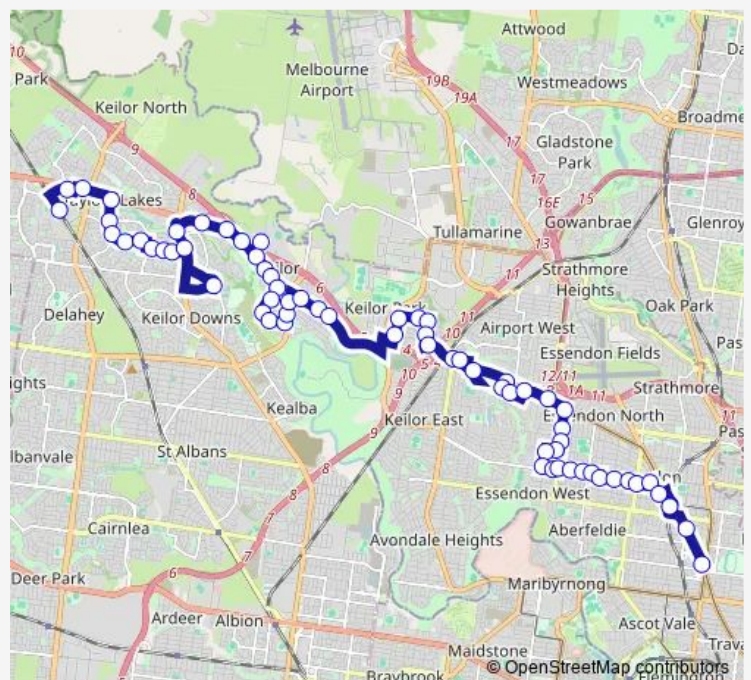

Overnewton Gatehouse Hall/Old Calder Hwy (Keilor)

Melville Cl/Old Calder Hwy (Keilor)

Ardent Ct/Old Calder Hwy (Keilor)

Hopkins Ave/Barwon Ave (Keilor)

**Route schedule**

Watergardens Station/Watergardens Circuit Rd (Taylors Lakes) — Moonee Ponds Interchange/Mt Alexander Rd (Moonee Ponds)

Monday	14:44
Tuesday	14:44
Wednesday	14:44
Thursday	14:44
Friday	14:44
Saturday	—
Sunday	—

**Route info**

Direction: Watergardens Station/Watergardens Circuit Rd (Taylors Lakes)

Stops: 63

Trip Duration: 1 hour 13 min