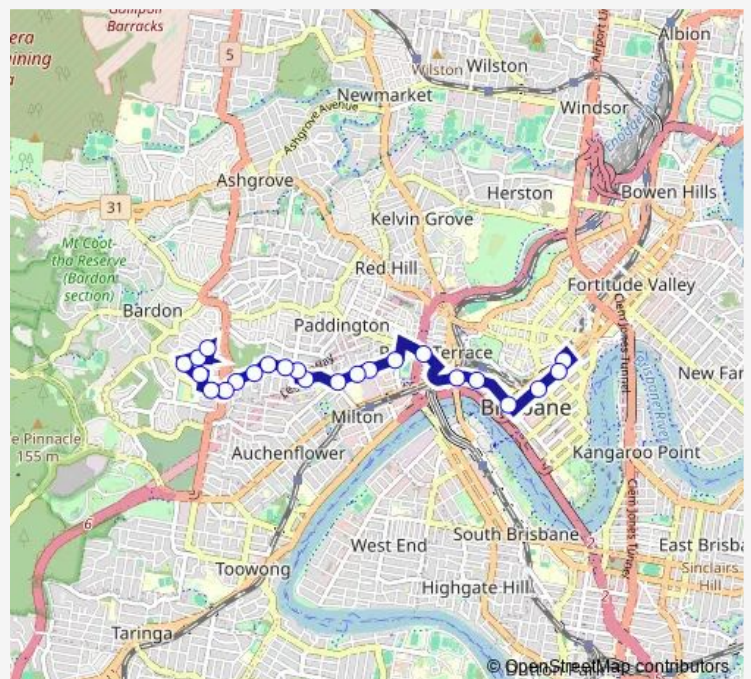

Edward Street Stop 141 near Ann St

Adelaide Street Stop 27 near Creek St

Route schedule

Warburton St near Rosalie St, stop 16 — Wickham Terrace
Stop 158 Stand A near Turbot St

Monday	06:43-13:05
Tuesday	06:43-13:05
Wednesday	06:43-13:05
Thursday	06:43-13:05
Friday	06:43-13:05
Saturday	—
Sunday	—

Route info

Direction: Warburton St near Rosalie St, stop 16

Stops: 23

Trip Duration: 0 hour 30 min

476 — Rainworth - City

Wharf Street Stop 156 near Ann St

Wickham Terrace Stop 158 Stand A near Turbot St

Direction

Wickham Terrace Stop 158 Stand A near Turbot St —
Warburton St near Rosalie St, stop 16

23 stops

[Open route schedule](#)

Wickham Terrace Stop 158 Stand A near Turbot St

Ann Street Stop 6A near Creek St

Ann Street Stop 9 near King George Square

Route schedule

Warburton St near Rosalie St, stop 16 — Wickham Terrace
Stop 158 Stand A near Turbot St

Monday 06:43-13:05

Tuesday 06:43-13:05

Wednesday 06:43-13:05

Thursday 06:43-13:05

Friday 06:43-13:05

Saturday —