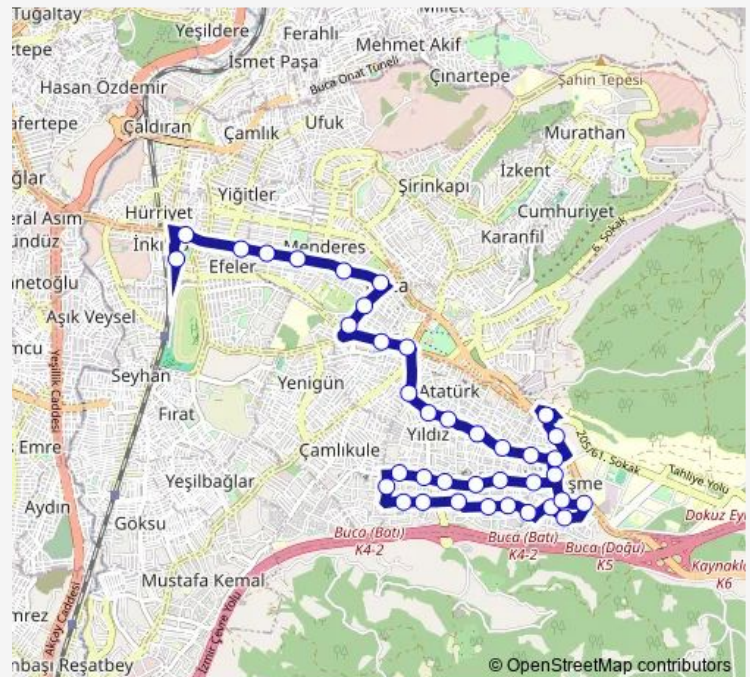

Saturday 05:45-23:40

Sunday 06:05-23:40

Route info

Direction: Tınaztepe

Stops: 39

Trip Duration: 1 hour 6 min

476 — Tınaztepe - Şirinyer Aktarma Merkezi

BusMaps