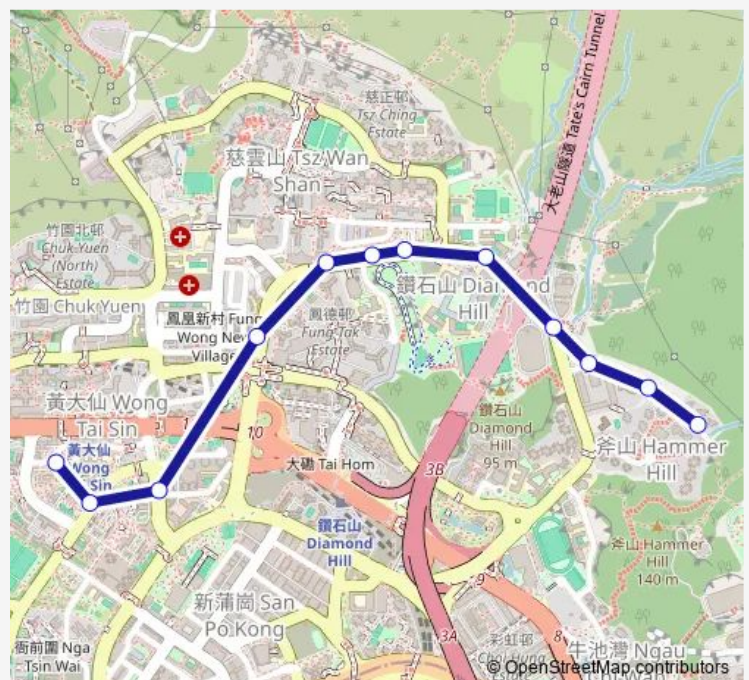

PO Kong Village Road, Outside MAN Fung Building

PO Kong Village Road, Near PO Leung Lane|Po Kong Village Road, Outside C.C.C. Heep WOK College

PO Kong Village Road, Outside Diamond Hill Crematorium

Fung Shing Street, Near PO Kong Village Road|Fung Shing Street, Outside Hong Kong SEA Cadet Corps

FUNG SHING STREET, OPPOSITE SHEUNG KUNG HUI KEI SUM PRIMARY SCHOOL

Fung Shing Street, Outside Hill TOP Gardens

Route schedule

Ching TAK Street, Outside Lung Hing House, Lower Wong TAI SIN Estate — Fung Shing Street, Outside Hill TOP Gardens

Monday	06:27-20:00
Tuesday	06:27-20:00
Wednesday	06:27-20:00
Thursday	06:27-20:00
Friday	06:27-20:00
Saturday	06:27-20:00
Sunday	06:27-20:00

Route info

Direction: Ching TAK Street, Outside Lung Hing House, Lower Wong TAI SIN Estate

Stops: 12

Trip Duration: 0 hour 9 min

■ 33M — Hilltop Garden - Wong TAI SIN Station

Direction

Fung Shing Street, Outside Hill TOP Gardens — Ching TAK Street, Outside Lung Hing House, Lower Wong TAI SIN Estate