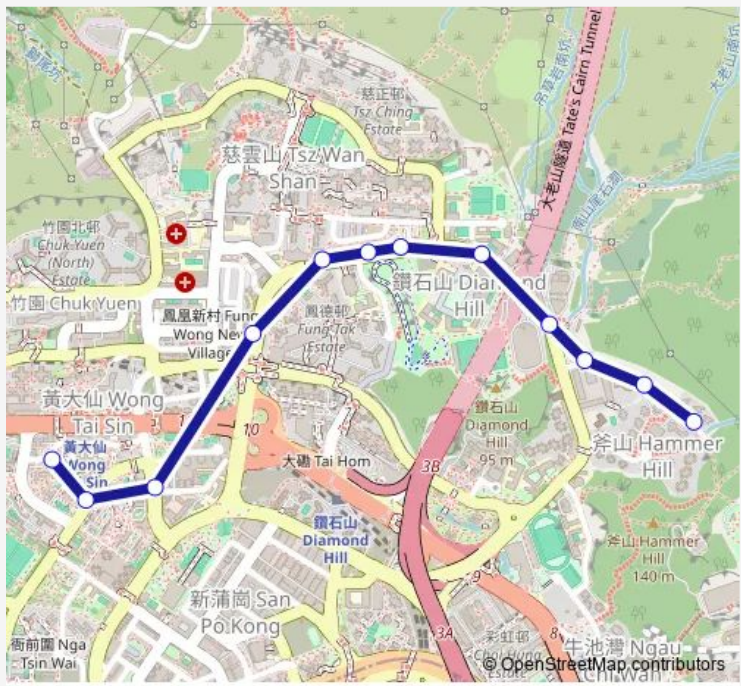

- Ching TAK Street, Outside Lung Hing House, Lower Wong TAI SIN Estate
- Tung TAU Tsuen Road, Outside Lung CHI House, Lower Wong TAI SIN Estate
- Shatin Pass Road, Outside Wong TAI SIN Police R. & F. Quarters
- PO Kong Village Road, Outside FU YAU Building|No. 75
PO Kong Village Road, Outside FU YAU Building
- PO Kong Village Road, Near PO Ming Building
- PO Kong Village Road, Near PO Ying Lane|Po Kong Village Road, Outside CHE WAH Building
- PO Kong Village Road, Outside MAN Fung Building
- PO Kong Village Road, Near PO Leung Lane|Po Kong Village Road, Outside C.C.C. Heep WOK College
- PO Kong Village Road, Outside Diamond Hill Crematorium
- Fung Shing Street, Near PO Kong Village Road|Fung Shing Street, Outside Hong Kong SEA Cadet Corps
- Fung Shing Street, Opposite Sheung Kung HUI KEI SUM Primary School
- Fung Shing Street, Outside Hill TOP Gardens

Route schedule
 Ching TAK Street, Outside Lung Hing House, Lower Wong TAI SIN Estate — Fung Shing Street, Outside Hill TOP Gardens

Monday	06:27-20:00
Tuesday	06:27-20:00
Wednesday	06:27-20:00
Thursday	06:27-20:00
Friday	06:27-20:00
Saturday	06:27-20:00
Sunday	06:27-20:00

Route info

Direction: Ching TAK Street, Outside Lung Hing House, Lower Wong TAI SIN Estate

Stops: 12

Trip Duration: 0 hour 9 min

Direction

Fung Shing Street, Outside Hill TOP Gardens — Ching TAK Street, Outside Lung Hing House, Lower Wong TAI SIN Estate

13 stops

[Open route schedule](#)

Fung Shing Street, Outside Hill TOP Gardens

Fung Shing Street, Outside King LAI Court

Fung Shing Street, Outside King Shan Court

Fung Shing Street, Outside FU Shan Estate FU FAI House