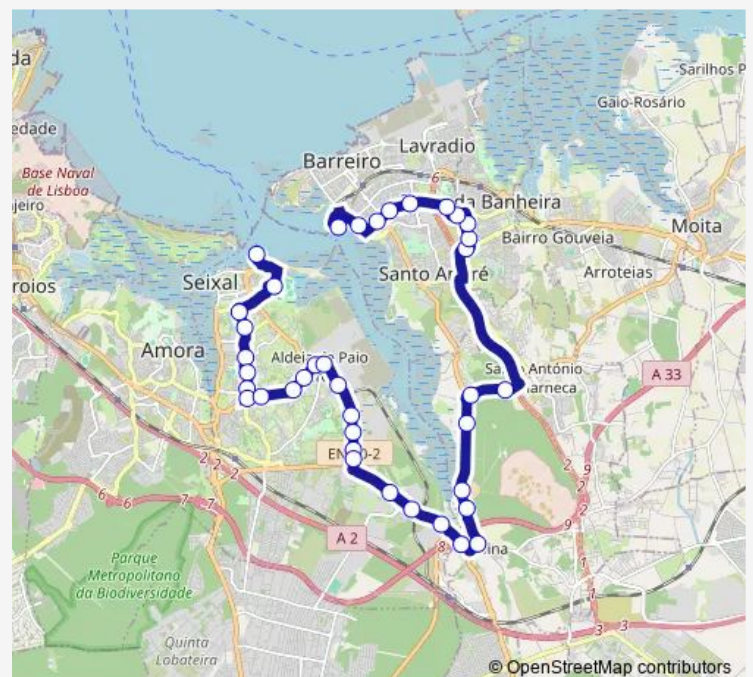

Seixal (Terminal Fluvial) P3 — Barreiro (Terminal) P15

Monday 07:00-21:00

Tuesday 07:00-21:00

Wednesday 07:00-21:00

Thursday 07:00-21:00

Friday 07:00-21:00

Saturday —

Sunday —

Route info

Direction: Seixal (Terminal Fluvial) P3

Stops: 38

Trip Duration: 0 hour 55 min

3615 — Barreiro - Seixal

BusMaps

Estrada Nacional 10 (Posto Combustíveis)

Coina - Centro

Barreiro (Terminal) P15 — Seixal (Terminal Fluvial) P3

38 stops

[Open route schedule](#)

Barreiro (Terminal) P15

Barreiro (AV DA Liberdade)

Barreiro (AV Bocage 52)

Barreiro (AV Bocage) T L P

Barreiro (AV Bocage) Hospital

Wednesday 07:00-21:00

Thursday 07:00-21:00

Friday 07:00-21:00

Saturday —

Sunday —

Route info

Direction: Barreiro (Terminal) P15

Stops: 38