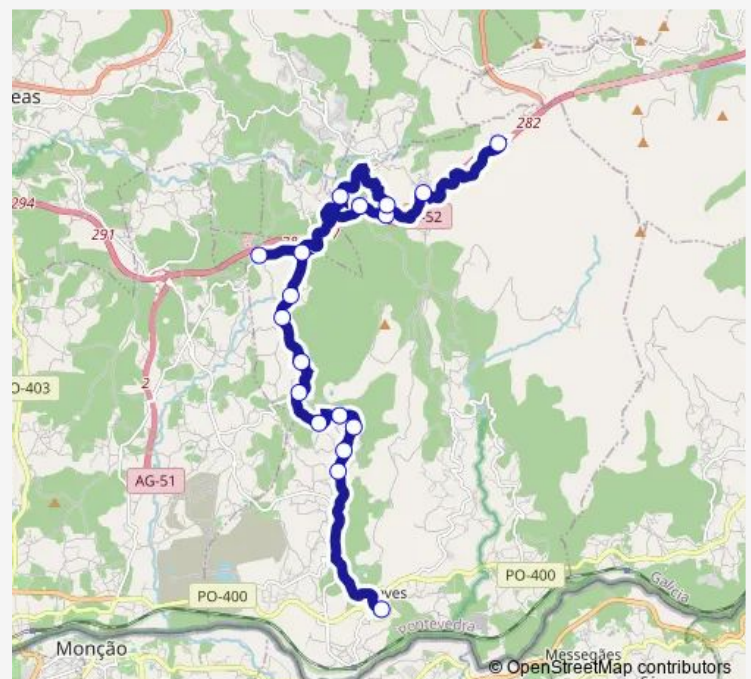

Route info

Direction: Ceip Marquesa do Pazo da

Stops: 18

Trip Duration: 0 hour 55 min

■ XG888036 — Ceip Marquesa do Pazo da Mercé-Lentille **BusMaps**

XG888036 Bus time schedules and route maps are available in an offline PDF at busmaps.com. Use the busmaps.com website to see live bus times, train schedule or subway schedule, and step-by-step directions for all public transit in Arbo