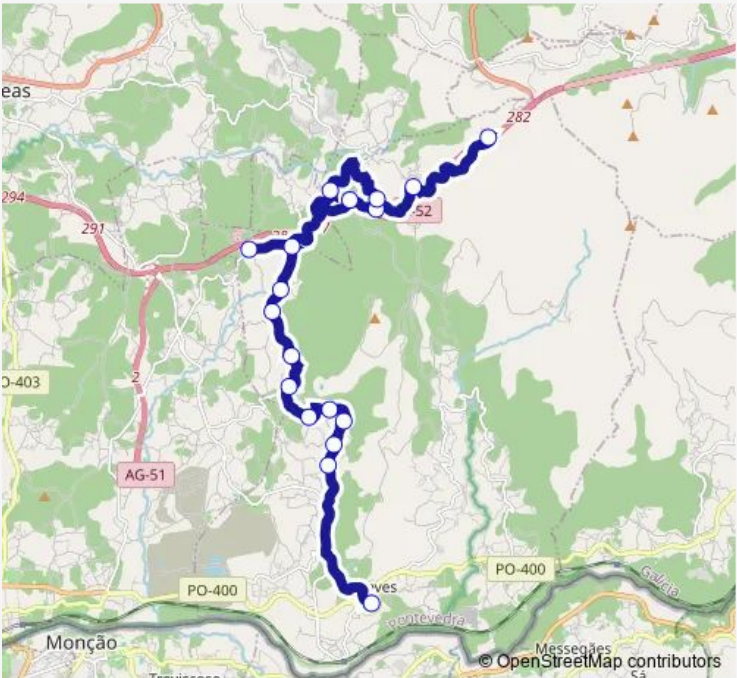

Bus Xg888036 Ceip Marquesa do Pazo da Mercé-Lentille

[Go to website](#)

Direction
 Ceip Marquesa do Pazo da — Lentille
 18 stops
[Open route schedule](#)

- Ceip Marquesa do Pazo da
- Rubios Couto
- Rubios Igrexa
- Rubios Casteliño
- Rubios Escabadas
- Rubios Lomba
- Taboexa Cruce-moreira
- Taboexa Miraxendo
- Taboexa Rata
- Taboexa Regueiro
- Carrasqueira
- Taboexa Chandandeira
- S.pedro Igrexa
- S.Pedro de Arriba
- S.Pedro Cividans
- S.Pedro de Abaixo
- Batallans Torreiro
- Lentille

Route schedule
 Ceip Marquesa do Pazo da — Lentille

Monday	13:50
Tuesday	16:25
Wednesday	16:25
Thursday	16:25
Friday	13:50
Saturday	—
Sunday	—

Route info
 Direction: Ceip Marquesa do Pazo da
 Stops: 18
 Trip Duration: 0 hour 55 min

Xg888036 — Ceip Marquesa do Pazo da Mercé-Lentille **BusMaps**

Xg888036 Bus time schedules and route maps are available in an offline PDF at busmaps.com. Use the busmaps.com website to see live bus times, train schedule or subway schedule, and step-by-step directions for all public transit in Arbo

The schedule is provided in the local timezone. Times with "(+1)" indicate departures on the next day.

PDF file created on 2025-02-26

2024 BusMaps.com - All Rights Reserved