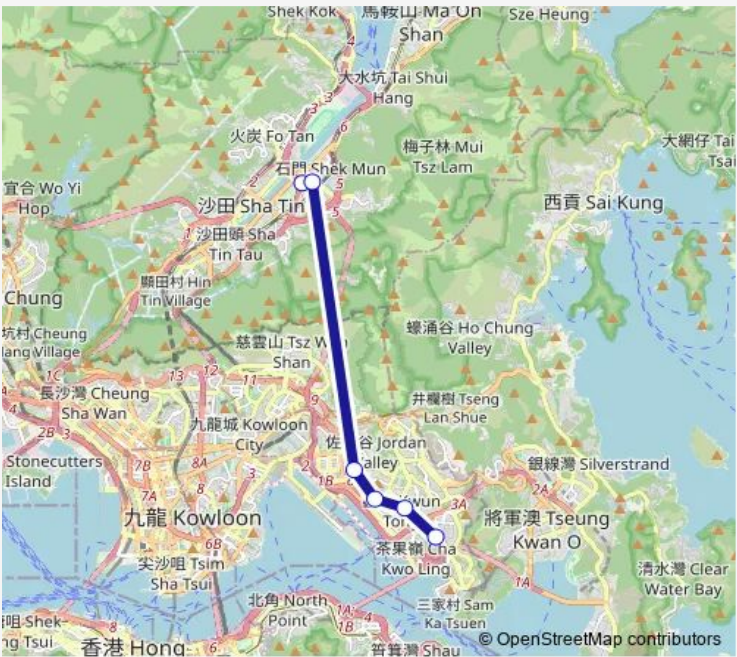

Route info

Direction: [Ctb] LAM TIN Station, LEI YUE MUN Road[[Kmb] LAM TIN Station

Stops: 5

Trip Duration: 0 hour 28 min

Direction

[Ctb] City ONE Shatin[[Kmb+Ctb] City ONE SHA TIN BUS Terminus/
City ONE Shatin[[Kmb] City ONE SHA TIN BUS Terminus — [Ctb] LAM TIN Station, LEI YUE MUN Road[[Kmb] LAM TIN Station