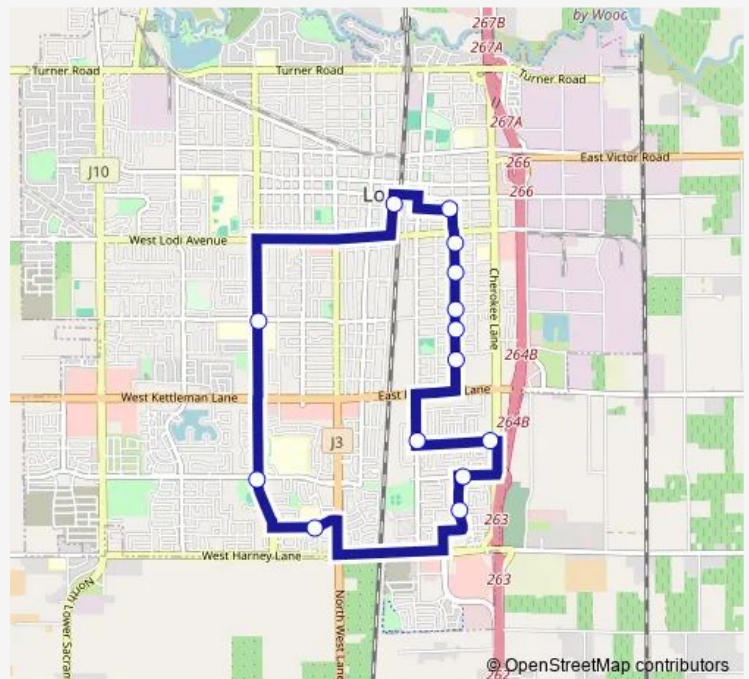

Bus 6X Pm Express 6 Afternoon

[Go to website](#)

Direction

Ham & Vine by Lodi Memorial — Lodi Transit Station

14 stops

[Open route schedule](#)

Ham & Vine by Lodi Memorial

Ham & Century (Sb)

Wimbledon & Winchester

Bluejay & Perlegos (Nb)

Century & Bluejay

Almond & Cherokee

Stockton & Almond

Central & Cypress (Nb)

Central & Mission (Nb)

Central & Vine (Nb)

Central & Tokay

Central & Hilborn (Nb)

Oak & Central

Lodi Transit Station

Route schedule

Ham & Vine by Lodi Memorial — Lodi Transit Station

Monday 14:30-16:00

Tuesday 14:30-16:00

Wednesday 14:30-16:00

Thursday 14:30-16:00

Friday 14:30-16:00

Saturday —

Sunday —

Route info

Direction: Ham & Vine by Lodi Memorial

Stops: 14

Trip Duration: 0 hour 30 min

6X Pm — Express 6 Afternoon