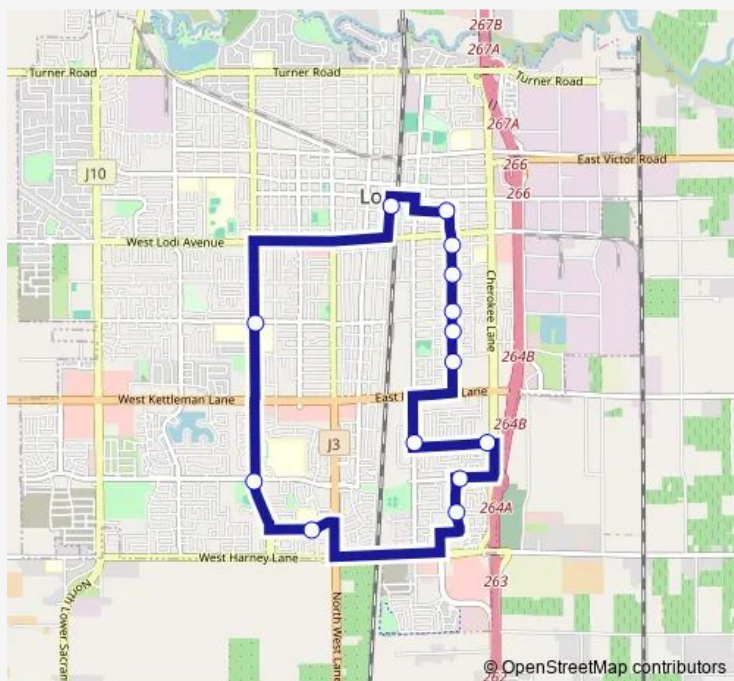

Bus 6X PM Express 6 Afternoon

[Go to website](#)

Direction

Ham & Vine by Lodi Memorial — Lodi Transit Station

14 stops

[Open route schedule](#)

Ham & Vine by Lodi Memorial

Ham & Century (Sb)

Wimbledon & Winchester

Bluejay & Perlegos (Nb)

Century & Bluejay

Almond & Cherokee

Stockton & Almond

Central & Cypress (Nb)

Central & Mission (Nb)

Central & Vine (Nb)

Central & Tokay

Central & Hilborn (Nb)

Oak & Central

Lodi Transit Station

Route schedule

Ham & Vine by Lodi Memorial — Lodi Transit Station

Monday 14:30-16:00

Tuesday 14:30-16:00

Wednesday 14:30-16:00

Thursday 14:30-16:00

Friday 14:30-16:00

Saturday —

Sunday —

Route info

Direction: Ham & Vine by Lodi Memorial

Stops: 14

Trip Duration: 0 hour 29 min

6X PM — Express 6 Afternoon