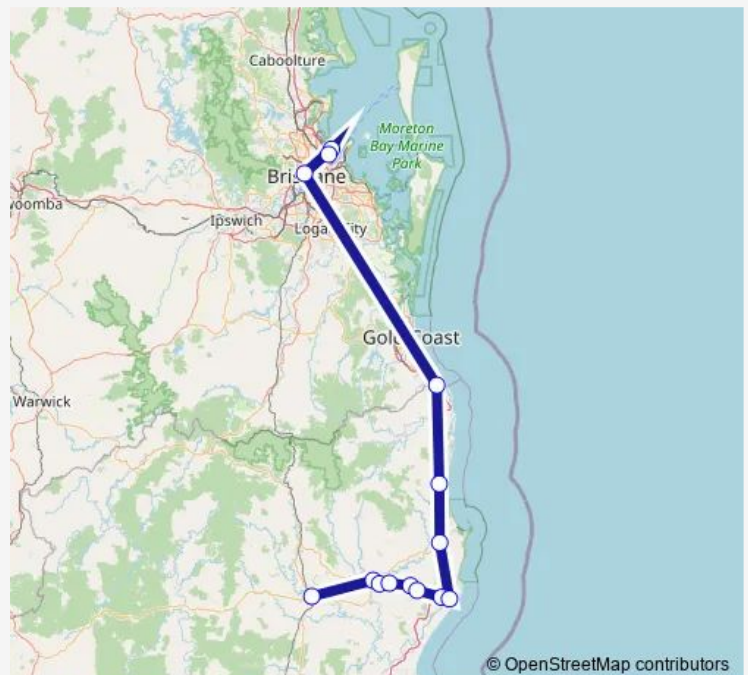

## Bus Northbound - Casino to Brisbane Int.

[Go to website](#)

Brisbane Domestic Airport

Brisbane International Airport

### Route schedule

Casino CBD Visitor Centre — Brisbane International Airport

Monday 06:30-15:40

Tuesday 06:30-15:40

Wednesday 06:30-15:40

Thursday 06:30-15:40

Friday 06:30-15:40

Saturday 06:30-09:40

### Route info

Direction: Casino CBD Visitor Centre

Stops: 14

Trip Duration: 4 hour 45 min

Northbound - Casino to Brisbane Int.

Bus time schedules and route maps are available in an offline PDF at [busmaps.com](https://busmaps.com). Use the [busmaps.com](https://busmaps.com) website to see live bus times, train schedule or subway schedule, and step-by-step directions for all public transit in Brisbane