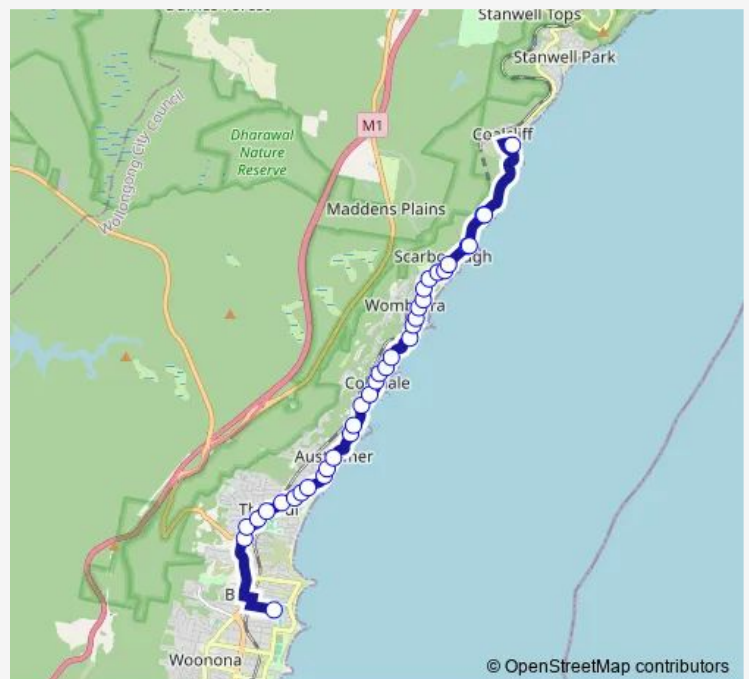

School Bus S380 Waniora Public School to Scarborough

[Go to website](#)

Direction

Waniora Public School, Ursula Rd — Scarborough Public School, Lawrence Hargrave Dr

35 stops

[Open route schedule](#)

- Waniora Public School, Ursula Rd
- Lawrence Hargrave Dr Opp Hewitts Av
- Lawrence Hargrave Dr After Prince St
- Lawrence Hargrave Dr At Lachlan St
- Thirroul Comm Centre And Library, Lawrence Hargrave Dr
- Thirroul Plaza, Lawrence Hargrave Dr
- Thirroul Fire Station, Lawrence Hargrave Dr
- Lawrence Hargrave Dr At Cochrane Rd
- Lawrence Hargrave Dr Before Henley Rd
- Lawrence Hargrave Dr After Mountain Rd
- Lawrence Hargrave Dr At Kennedy Rd
- Lawrence Hargrave Dr Opp Austinmer Beach
- Lawrence Hargrave Dr At Boyce Av
- Lawrence Hargrave Dr At Headland Av
- 802 Lawrence Hargrave Dr
- Lawrence Hargrave Dr Opp Sharky Beach
- Lawrence Hargrave Dr At Northcote St
- Lawrence Hargrave Dr At Young St
- Lawrence Hargrave Dr Opp Coledale Public School
- Lawrence Hargrave Dr At Hemsley Pl
- Coledale Hospital, Lawrence Hargrave Dr

Route schedule

Waniora Public School, Ursula Rd — Scarborough Public School, Lawrence Hargrave Dr

Monday	—
Tuesday	—
Wednesday	14:35
Thursday	—
Friday	—
Saturday	—
Sunday	—

Route info

Direction: Waniora Public School, Ursula Rd

Stops: 35

Trip Duration: 0 hour 30 min

S380 — Waniora Public School to Scarborough

Lawrence Hargrave Dr Before Denmark St

Wombarra Bowling Club, Lawrence Hargrave Dr

Lawrence Hargrave Dr At Broadridge St

518 Lawrence Hargrave Dr