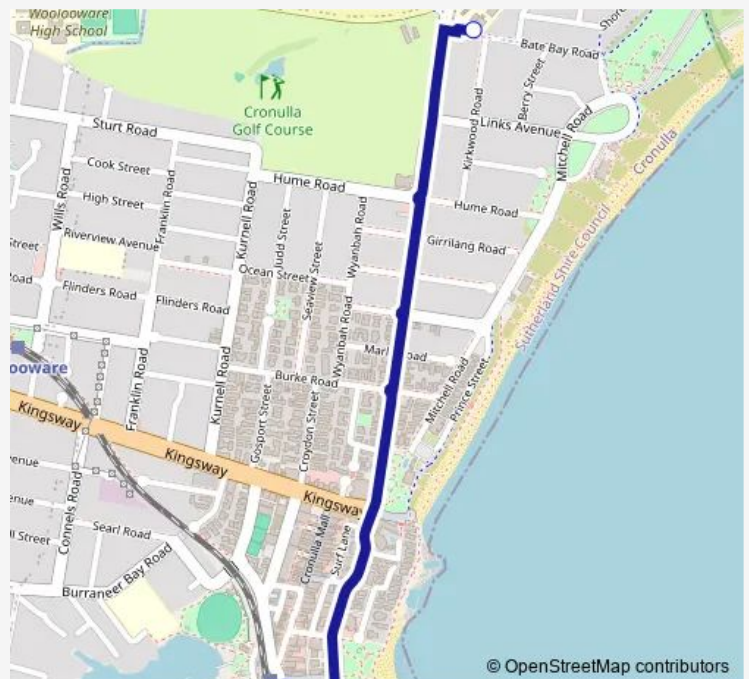

School Bus S380 Cronulla Station to Cronulla Hs

[Go to website](#)

Direction

Cronulla St Opp Cronulla Station — Cronulla High School, Bate Bay Rd

2 stops

[Open route schedule](#)

Cronulla St Opp Cronulla Station

Cronulla High School, Bate Bay Rd

Route schedule

Cronulla St Opp Cronulla Station — Cronulla High School, Bate Bay Rd

Monday	08:25
Tuesday	08:25
Wednesday	08:25
Thursday	08:25
Friday	08:25
Saturday	—
Sunday	—

Route info

Direction: Cronulla St Opp Cronulla Station

Stops: 2

Trip Duration: 0 hour 10 min

© OpenStreetMap contributors

S380 — Cronulla Station to Cronulla Hs

BusMaps

S380 School Bus time schedules and route maps are available in an offline PDF at busmaps.com. Use the busmaps.com website to see live bus times, train schedule or subway schedule, and step-by-step directions for all public transit in Sydney