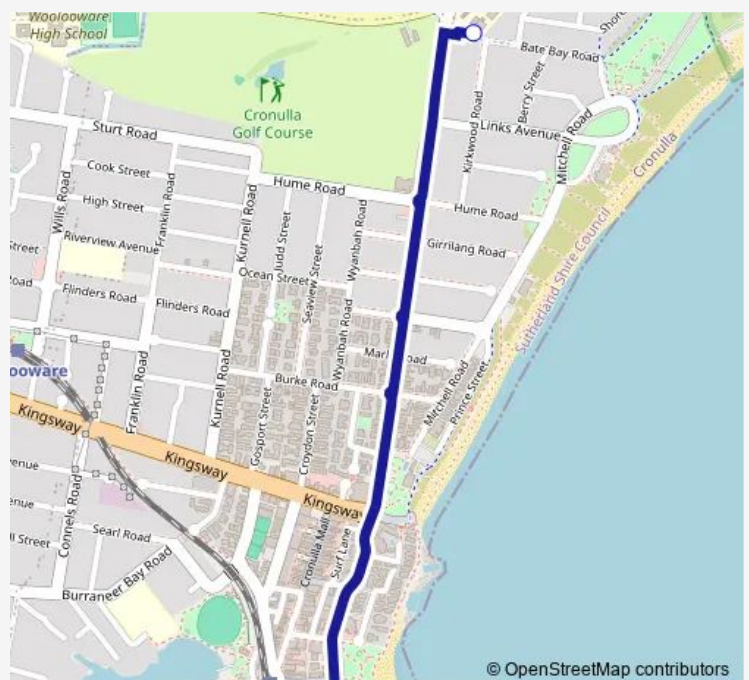

School Bus S380 Cronulla Station to Cronulla Hs

[Go to website](#)

Direction

Cronulla St Opp Cronulla Station — Cronulla High School, Bate Bay Rd

2 stops

[Open route schedule](#)

Cronulla St Opp Cronulla Station

Cronulla High School, Bate Bay Rd

Route schedule

Cronulla St Opp Cronulla Station — Cronulla High School, Bate Bay Rd

Monday 08:25

Tuesday 08:25

Wednesday 08:25

Thursday 08:25

Friday 08:25

Saturday —

Sunday —

Route info

Direction: Cronulla St Opp Cronulla Station

Stops: 2

Trip Duration: 0 hour 10 min

S380 School Bus time schedules and route maps are available in an offline PDF at busmaps.com. Use the busmaps.com website to see live bus times, train schedule or subway schedule, and step-by-step directions for all public transit in Sydney