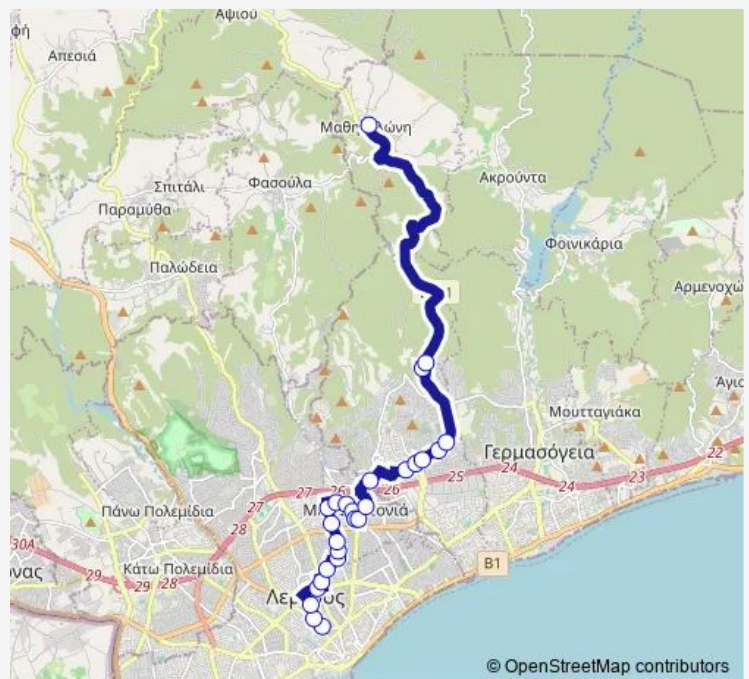

Monday —

Tuesday —

Wednesday 06:25-15:25

Thursday —

Friday 06:25-15:25

Saturday —

Sunday —

Route info

Direction: Emel Bus Station Leontiou A'

Stops: 26

Trip Duration: 0 hour 45 min

14B — Mathikoloni - Agios Athanasios - Leontiou Emel Station

BusMaps

Charalampou Evagorou - Salaminos

Charalampou Evagorou - Kosta Monti