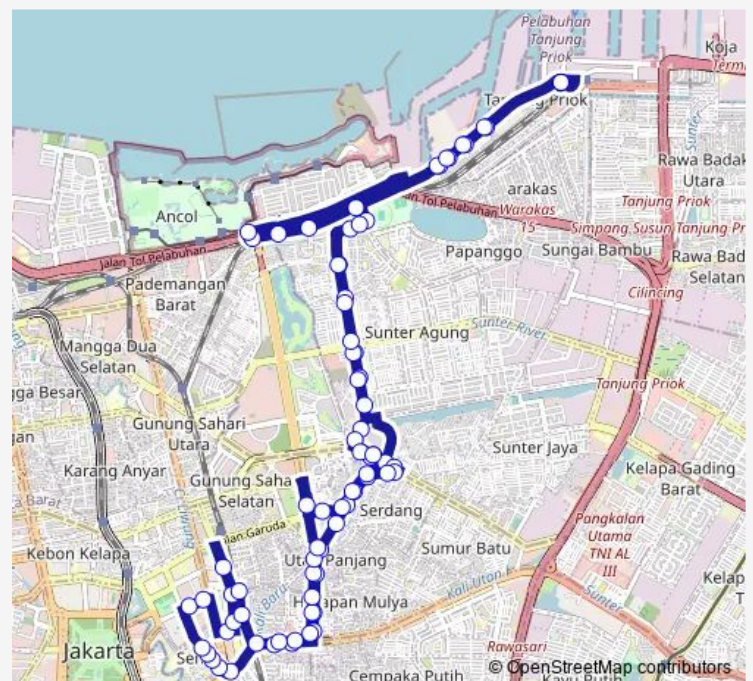

Sunter Muara

Danau Agung 1

Taman Sunter

RS Mitra Kemayoran

Masjid Jami Al Badariah Kemayoran

Simpang Sunter Kemayoran Jaya

Minimarket Sunter Jaya 2

Kampung Irian Gg. Iv

Smkn 54

Masjid Baitul Mukhlis Serdang

SMA Taman Madya 1

Route schedule

Term. Tj. Priok 1 — Term. Tj. Priok 1

Monday	05:00
Tuesday	05:00
Wednesday	05:00
Thursday	05:00
Friday	05:00
Saturday	05:00
Sunday	05:00

Route info

Direction: Term. Tj. Priok 1

Stops: 75

Trip Duration: 2 hour 41 min

14b — Tanjung Priok - Senen via Jis

Kel. Serdang

Ps. Kemayoran

Jln. H. Ung

Sunday 05:00

Route info

Direction: Term. Senen

Stops: 40

Trip Duration: 1 hour 33 min

Danau Sunter

Simpang Danau Sunter Utara Barat

Sunter Icon