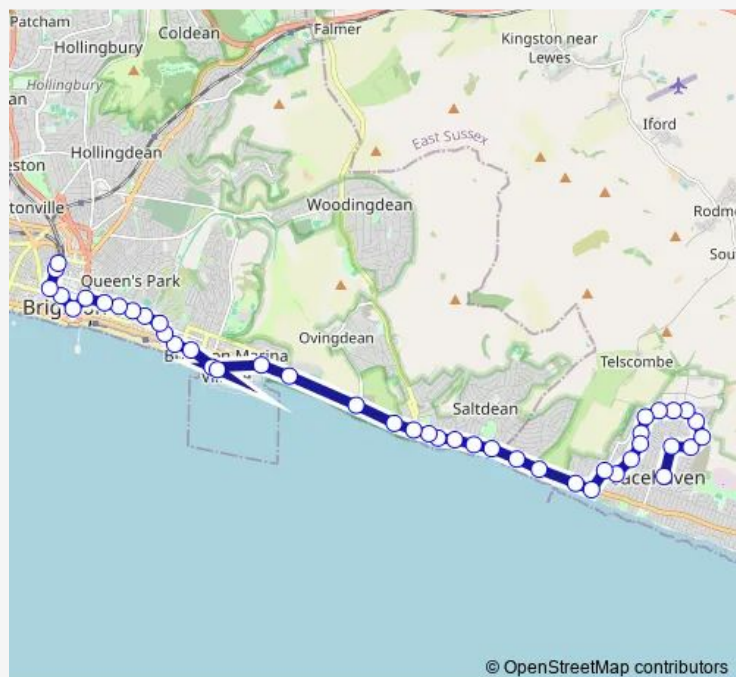

Route schedule

Meridian Centre — Brighton Station

Monday	—
Tuesday	—
Wednesday	—
Thursday	—
Friday	—
Saturday	—
Sunday	09:20-19:10

Route info

Direction: Meridian Centre

Stops: 44

Trip Duration: 0 hour 50 min

Roedean School

Roedean Cafe

Marina Cinema

Marina

Arundel Terrace

Duke's Mound

Eaton Place

County Hospital

—

Friday

—

Saturday

—

Sunday

09:38-18:38

Route info

Direction: Brighton Station

Stops: 48

Trip Duration: 0 hour 55 min

Chailey Avenue

Cranleigh Avenue

Chichester Drive West

Saltdean Lido

Bannings Vale