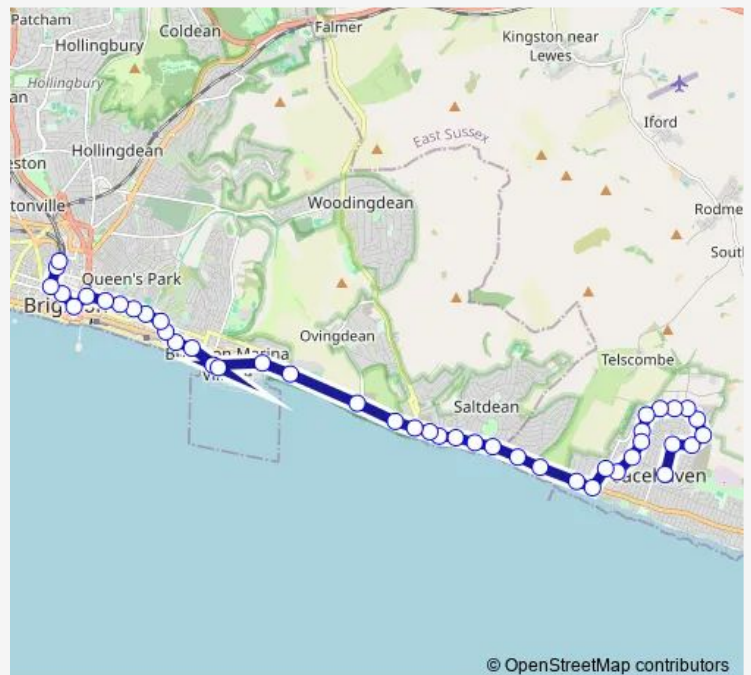

Direction

Meridian Centre — Brighton Station

44 stops

[Open route schedule](#)

- Meridian Centre
- Annexe Stores
- Collingwood Close
- Glynn Road
- Cripps Avenue
- Roderick Avenue North
- Bretts Field
- Downs Walk
- The Martins
- Heathy Brow
- Cavendish Close
- Chatsworth Park
- Arundel Road
- St Peter's Avenue
- Telscombe Cliffs Way
- Broomfield Avenue
- Telscombe Tye
- Bannings Vale
- Saltdean Lido
- Chichester Drive West
- Cranleigh Avenue

Route schedule

Meridian Centre — Brighton Station

Monday	—
Tuesday	—
Wednesday	—
Thursday	—
Friday	—
Saturday	—
Sunday	09:20-19:10

Route info

Direction: Meridian Centre

Stops: 44

Trip Duration: 0 hour 49 min

Marina Cinema

Marina

Arundel Terrace

Duke's Mound

Eaton Place

County Hospital

College Place

Upper Bedford Street

—

Saturday

—

Sunday

09:38-18:38

Route info

Direction: Brighton Station

Stops: 48