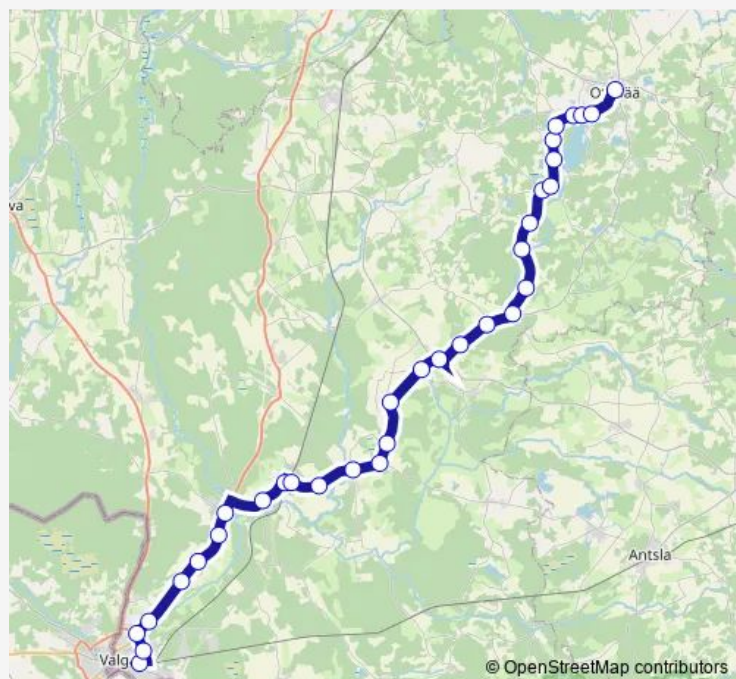

Thursday 17:05

Friday 17:05

Saturday —

Sunday —

Route info

Direction: Valga bussijaam

Stops: 33

Trip Duration: 0 hour 55 min