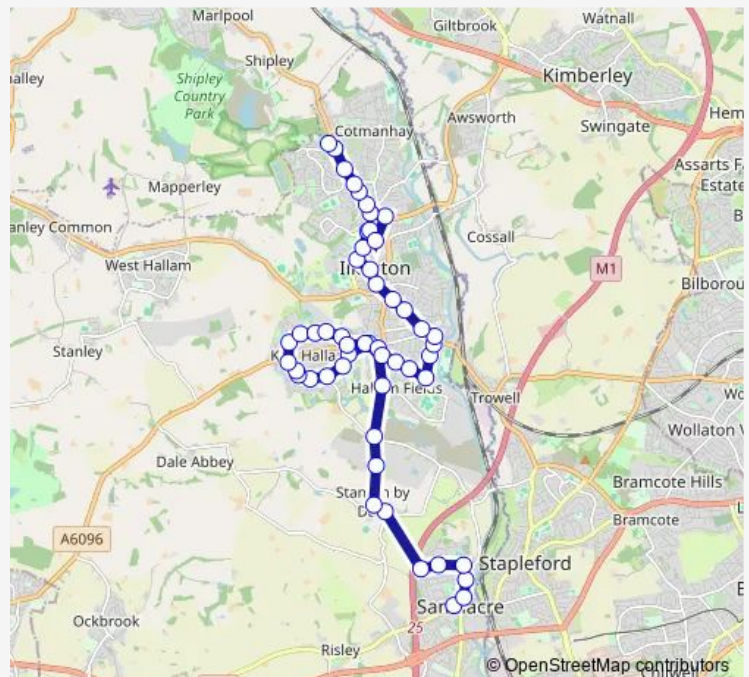

The Spinney

Kenilworth Drive

Windermere Avenue

Nutbrook Crescent

Buckminster Road

Glendon Road

St Norbert Drive

Wirksworth Road

### Route schedule

White Lion — Ilkeston Community Hospital

Monday 09:35-17:35

Tuesday 09:35-17:35

Wednesday 09:35-17:35

Thursday 09:35-17:35

Friday 09:35-17:35

Saturday 09:35-17:35

### Route info

Direction: White Lion

Stops: 53

Trip Duration: 0 hour 49 min

14B — Sandiacre - Stanton By Dale - Kirk Hallam - Ilkeston

Abbot Road

Lake and Meadows

Oliver Road

Cromwell Avenue

Thurman Street

Thurman Street

French Street

Kensington Street

Littlewick Medical Centre

Health Centre

Market Place