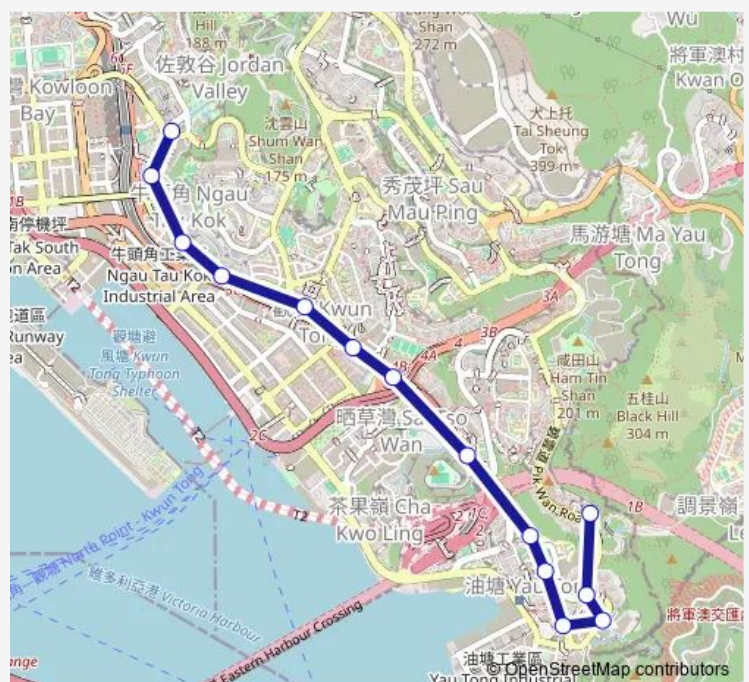

Thursday 05:45-20:30

Friday 05:45-20:30

Saturday 05:45-17:30

Sunday 05:45-16:30

Route info

Direction: [Kmb] LAM TIN (Kwong TIN Estate) BUS Terminus

Stops: 14

Trip Duration: 0 hour 28 min

■ 14B — Ngau TAU KOK - LAM TIN (Kwong TIN Estate)

[Kmb+Ctb] Ngau TAU KOK BUS Terminus/
Ngau TAU
Kok[[Kmb] Ngau TAU KOK BUS Terminus

Direction

[Kmb] LOK WAH BUS Terminus — [Kmb] LAM TIN (Kwong TIN Estate) BUS Terminus