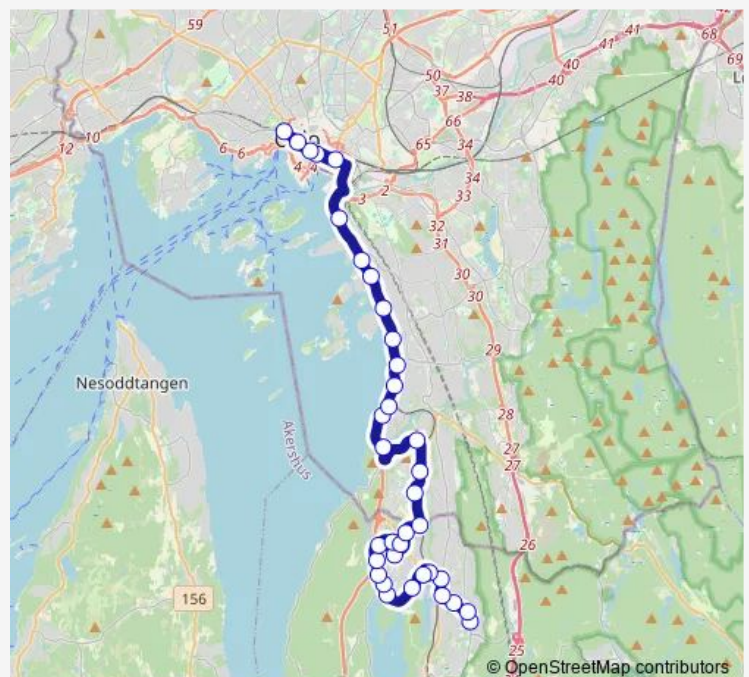

Thursday 01:03-04:03

Friday 01:03-04:03

Saturday 01:03-04:03

Sunday 01:03-04:03

Route info

Direction: Fløysbonn

Stops: 36

Trip Duration: 0 hour 47 min