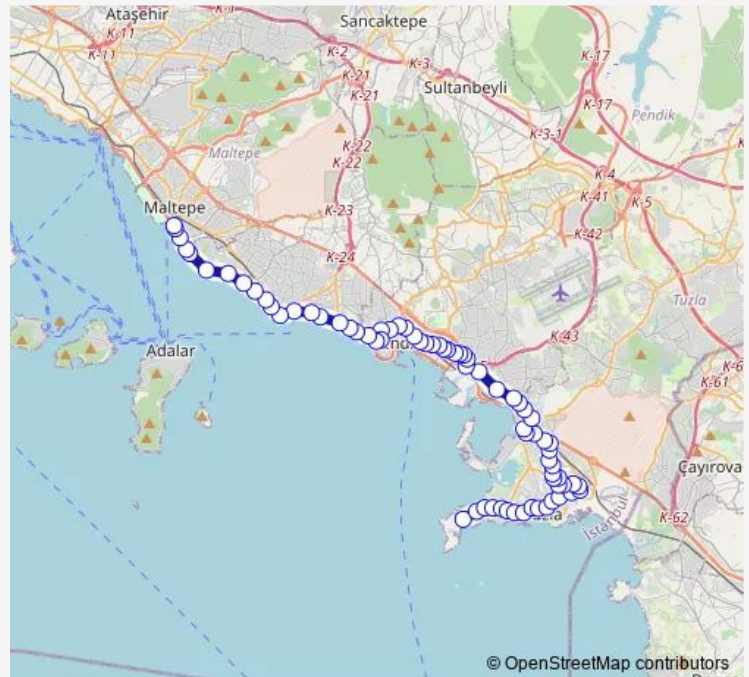

### Route info

Direction: Maltepe Peronlar

Stops: 70

Trip Duration: 1 hour 6 min

© OpenStreetMap contributors

BusMaps

Mostar Kavşacı

Pendik Emniyet Müdürlüğü