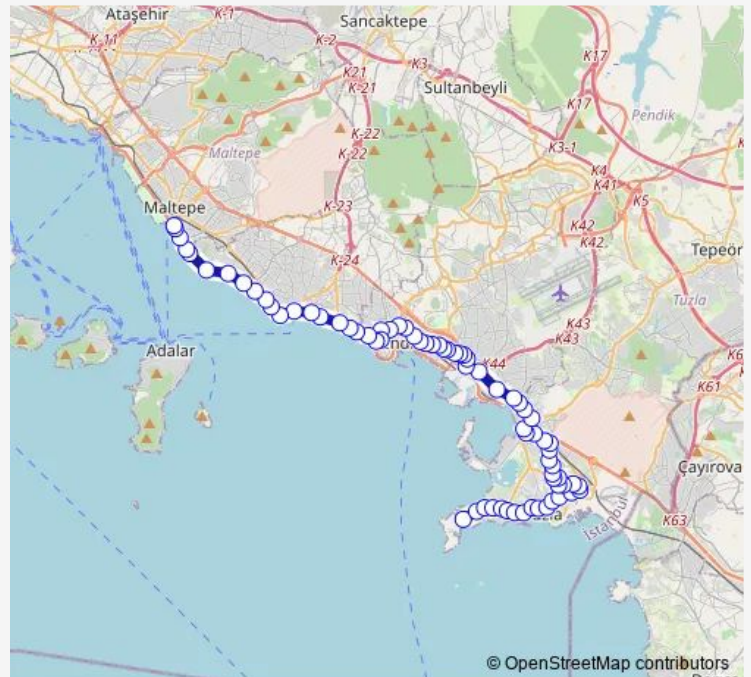

Saturday 08:15-22:50

Sunday 09:40-22:00

Route info

Direction: MALTEPE PERONLAR

Stops: 70

Trip Duration: 1 hour 6 min

133T — Maltepe Peronlar - Deniz Harp Okulu

BusMaps